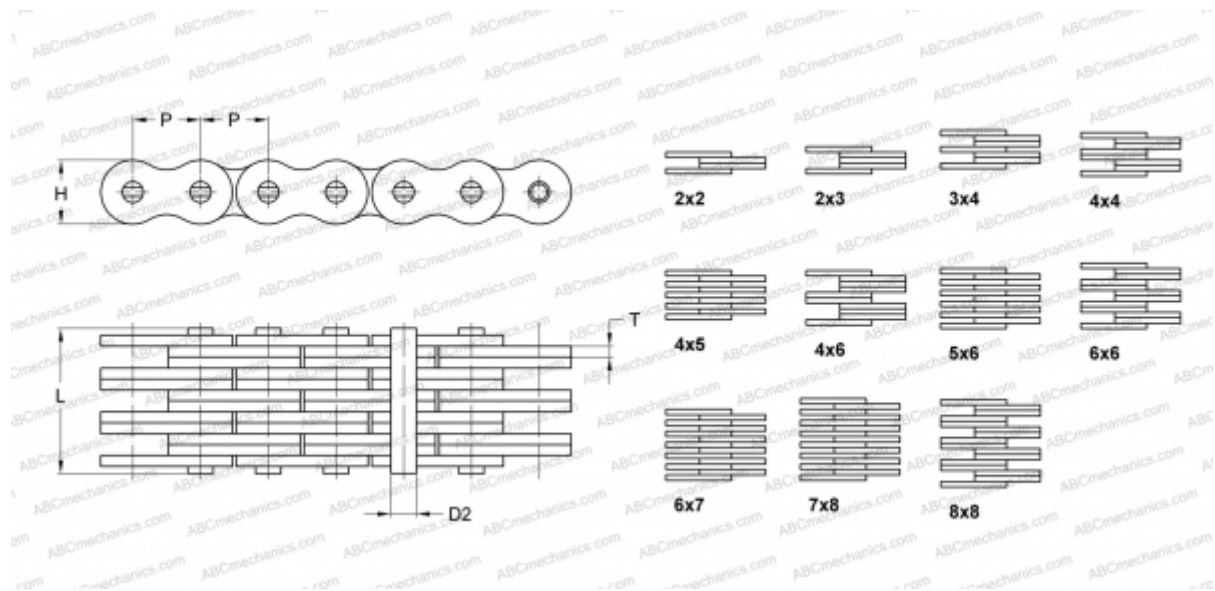

## PHC 2556X5M SKF

Leaf Chain

TYPE: Lift chain, Standard BS/ISO (SKF), Leaf chain

### Technical specification

#### DIMENSIONS, MM

P	25,400
D2	8,280
H	20,200
T	3,060
L	37,200

**WEIGHT, KG/M** 3,960

**MANUFACTURER** [SKF](#)

**DESIGNATION BS/ISO:** 2556