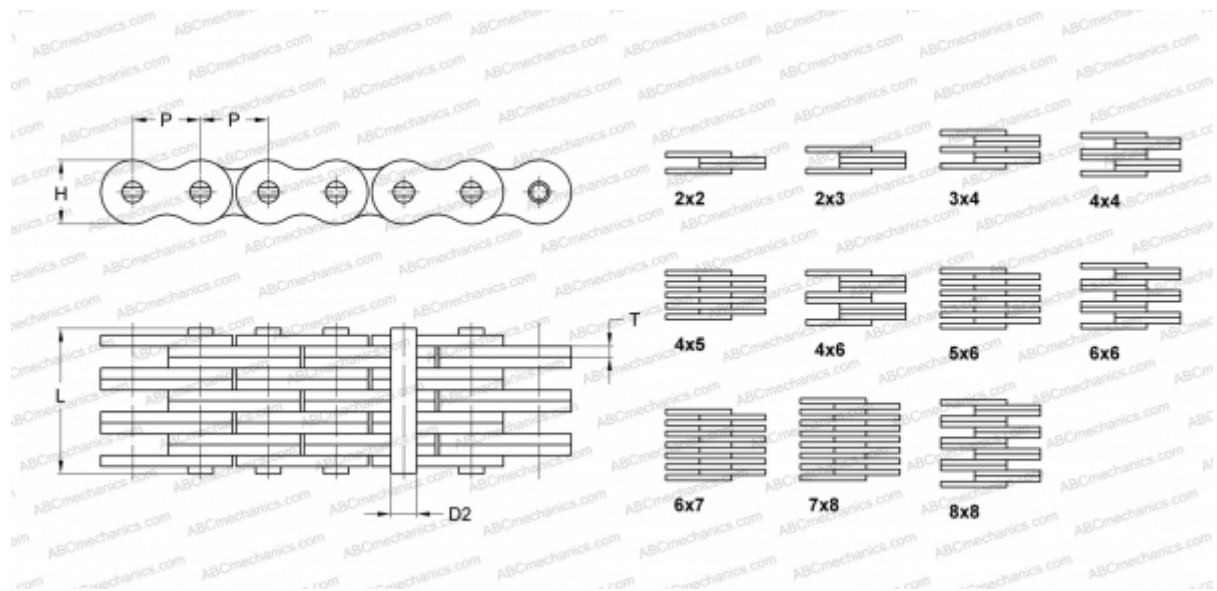

PHC 2567X5M SKF

Leaf Chain

TYPE: Lift chain, Standard BS/ISO (SKF), Leaf chain

Technical specification

DIMENSIONS, MM

P	25,400
D2	8,280
H	20,200
T	3,060
L	43,800

WEIGHT, KG/M 4,680

MANUFACTURER [SKF](#)