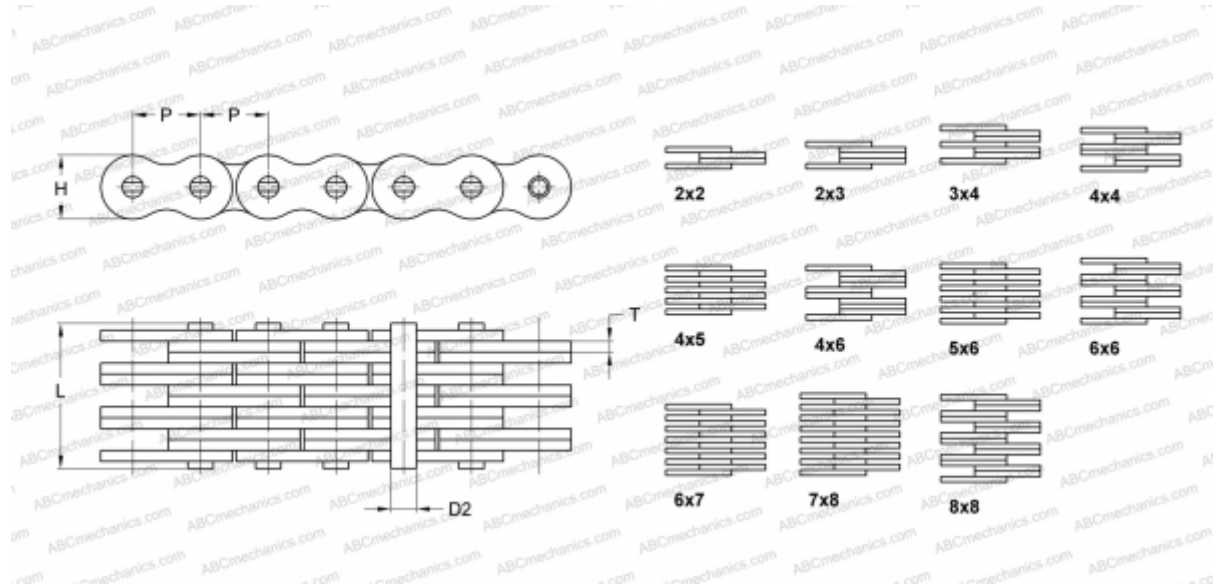

PHC 2578X5M SKF

Leaf Chain

TYPE: Lift chain, Standard BS/ISO (SKF), Leaf chain

Technical specification

DIMENSIONS, MM

P	25,400
D2	8,280
H	20,200
T	3,060
L	50,000

WEIGHT, KG/M 5,390

MANUFACTURER [SKF](#)