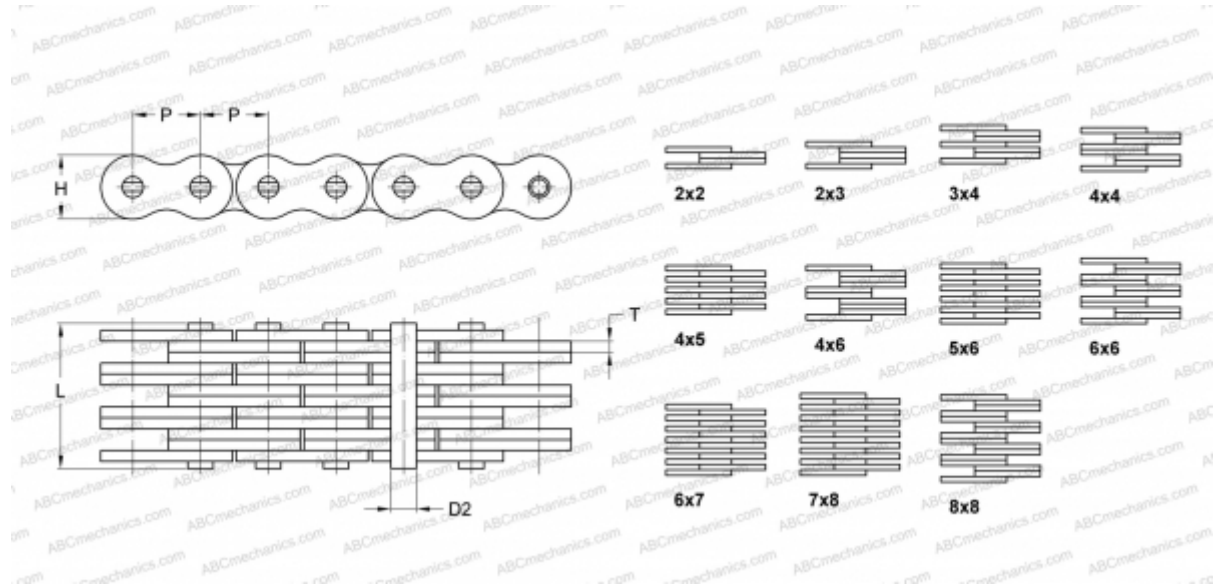

PHC 2588X5M SKF

Leaf Chain

TYPE: Lift chain, Standard BS/ISO (SKF), Leaf chain

Technical specification

DIMENSIONS, MM

P	25,400
D2	8,280
H	20,200
T	3,060
L	52,800

WEIGHT, KG/M 5,770

MANUFACTURER [SKF](#)