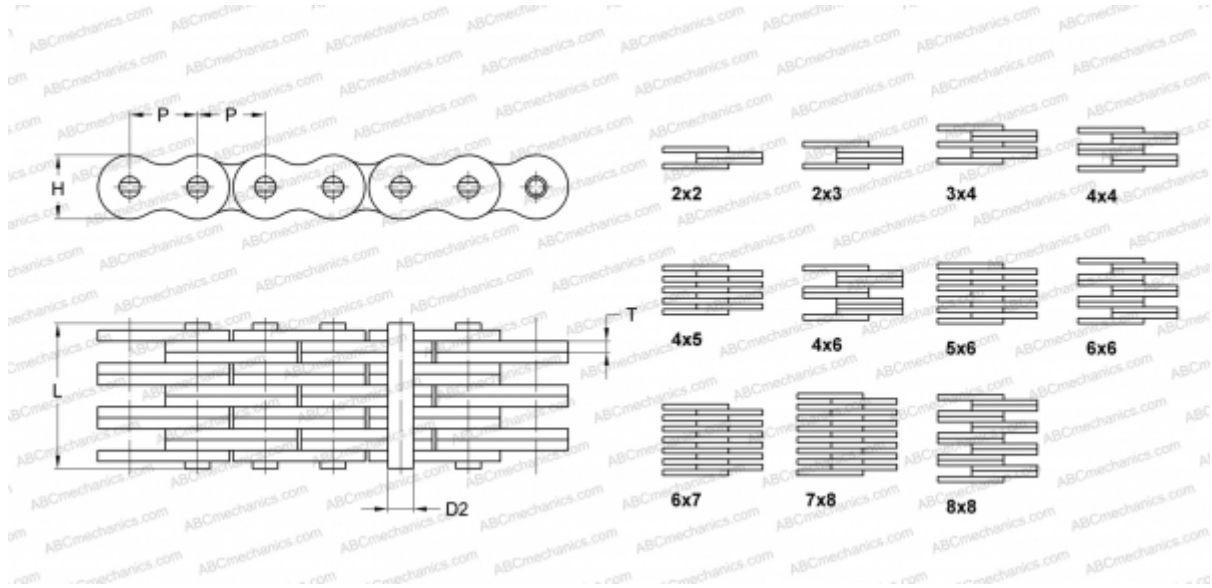

## PHC LL0866X10FT SKF

Leaf Chain

TYPE: Lift chain, Standard BS/ISO (SKF), Leaf chain

### Technical specification

#### DIMENSIONS, MM

P	12,700
D2	4,450
H	10,600
T	1,600
L	22,000

**WEIGHT, KG/M** 1,240

**MANUFACTURER** [SKF](#)

**DESIGNATION BS/ISO:** LL0866