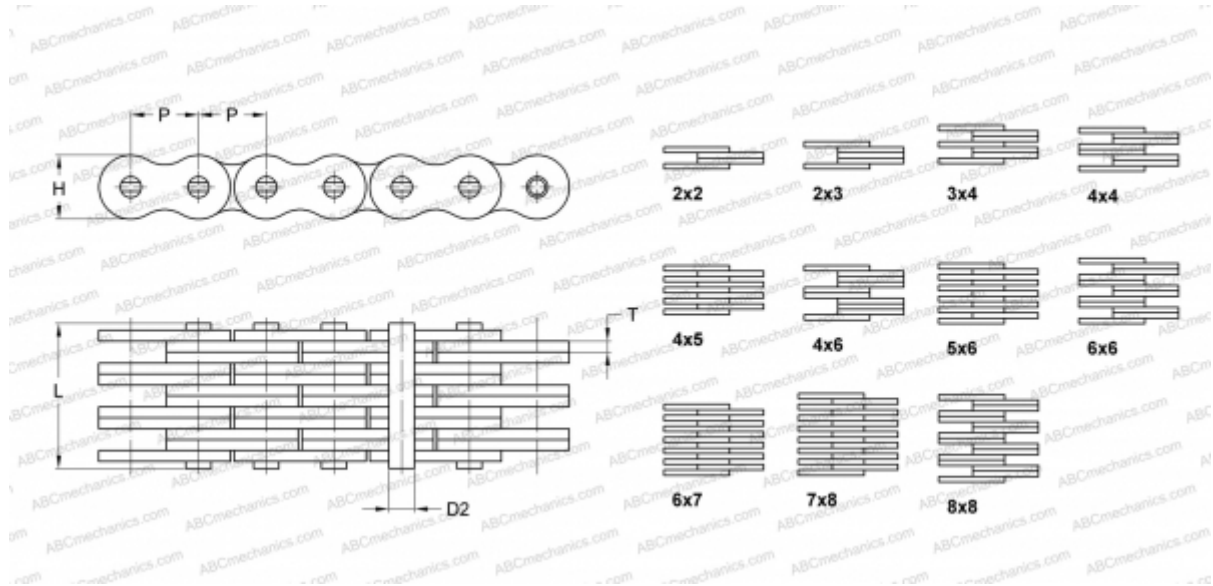

PHC LL0888X10FT SKF

Leaf Chain

TYPE: Lift chain, Standard BS/ISO (SKF), Leaf chain

Technical specification

DIMENSIONS, MM

P	12,700
D2	4,450
H	10,600
T	1,600
L	28,500

WEIGHT, KG/M 1,640

MANUFACTURER [SKF](#)