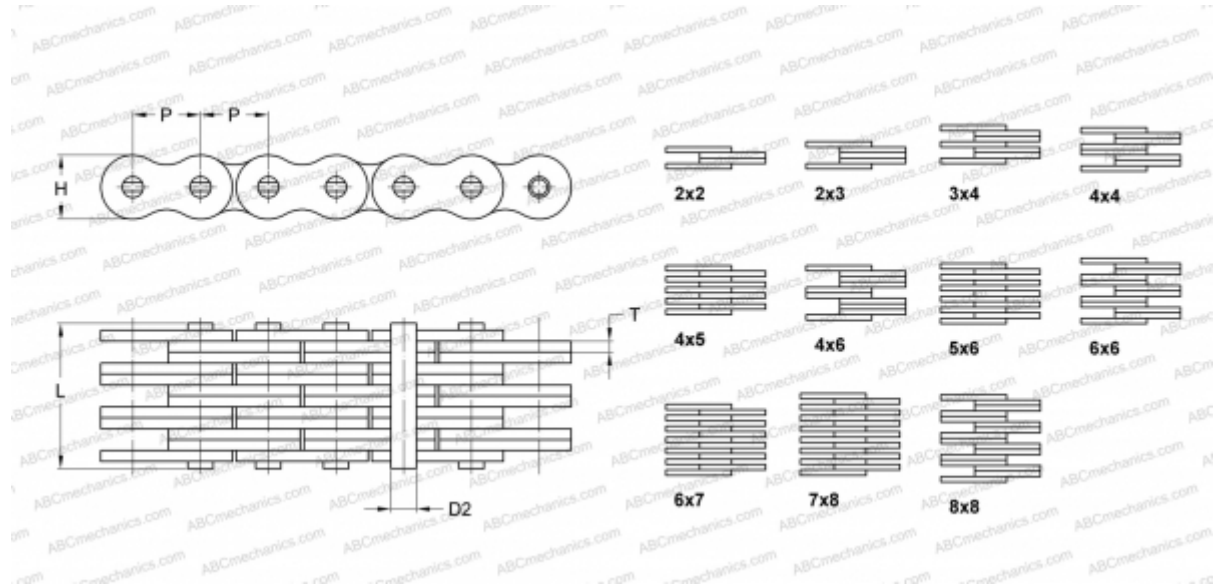

## PHC LL1044X10FT SKF

Leaf Chain

TYPE: Lift chain, Standard BS/ISO (SKF), Leaf chain

### Technical specification

#### DIMENSIONS, MM

P	15,880
D2	5,080
H	13,700
T	1,600
L	15,800

**WEIGHT, KG/M** 1,060

**MANUFACTURER** [SKF](#)

**DESIGNATION BS/ISO:** LL1044