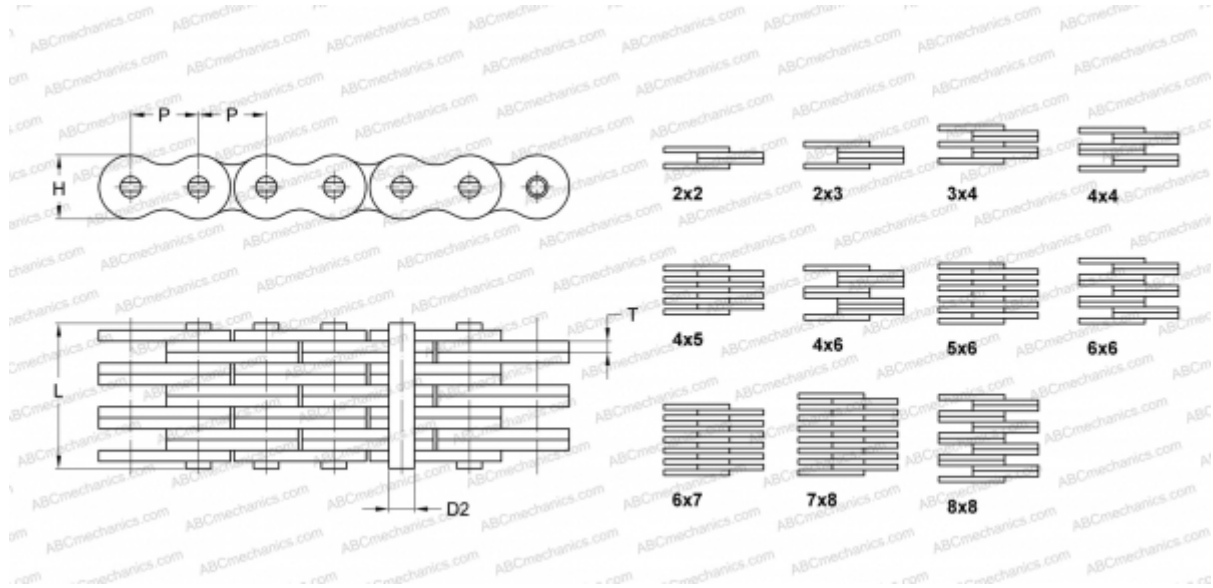

## PHC LL1088X10FT SKF

Leaf Chain

TYPE: Lift chain, Standard BS/ISO (SKF), Leaf chain

### Technical specification

#### DIMENSIONS, MM

P	15,880
D2	5,080
H	13,700
T	1,600
L	28,800

**WEIGHT, KG/M** 2,100

**MANUFACTURER** [SKF](#)

**DESIGNATION BS/ISO:** LL1088