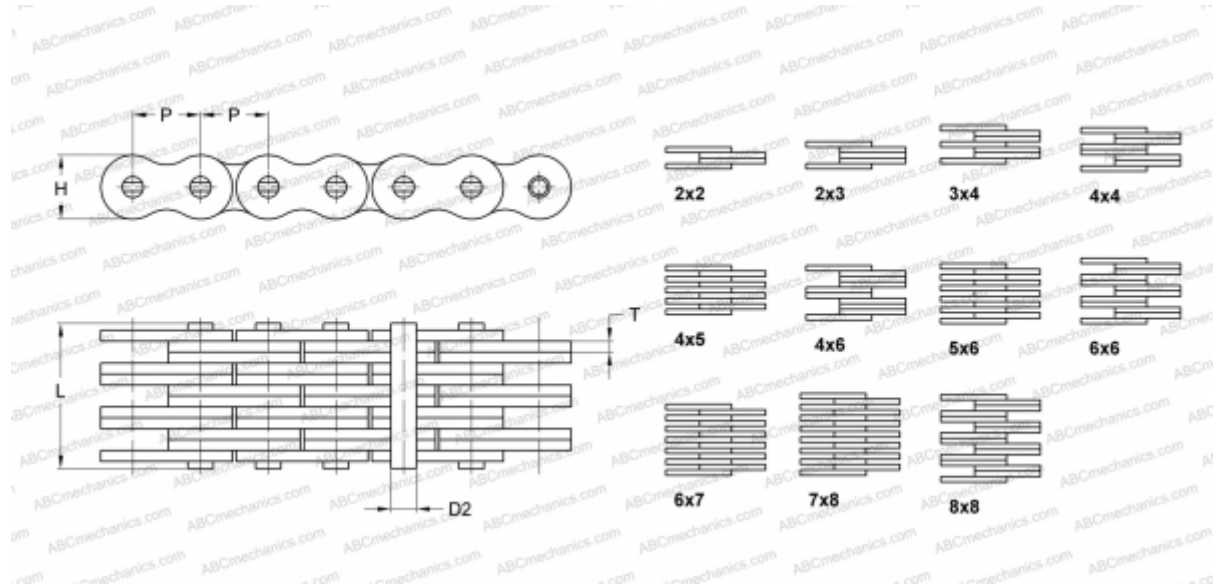

PHC LL1222X10FT SKF

Leaf Chain

TYPE: Lift chain, Standard BS/ISO (SKF), Leaf chain

Technical specification

DIMENSIONS, MM

P	19,050
D2	5,720
H	16,000
T	1,850
L	10,400

WEIGHT, KG/M 0,730

MANUFACTURER [SKF](#)