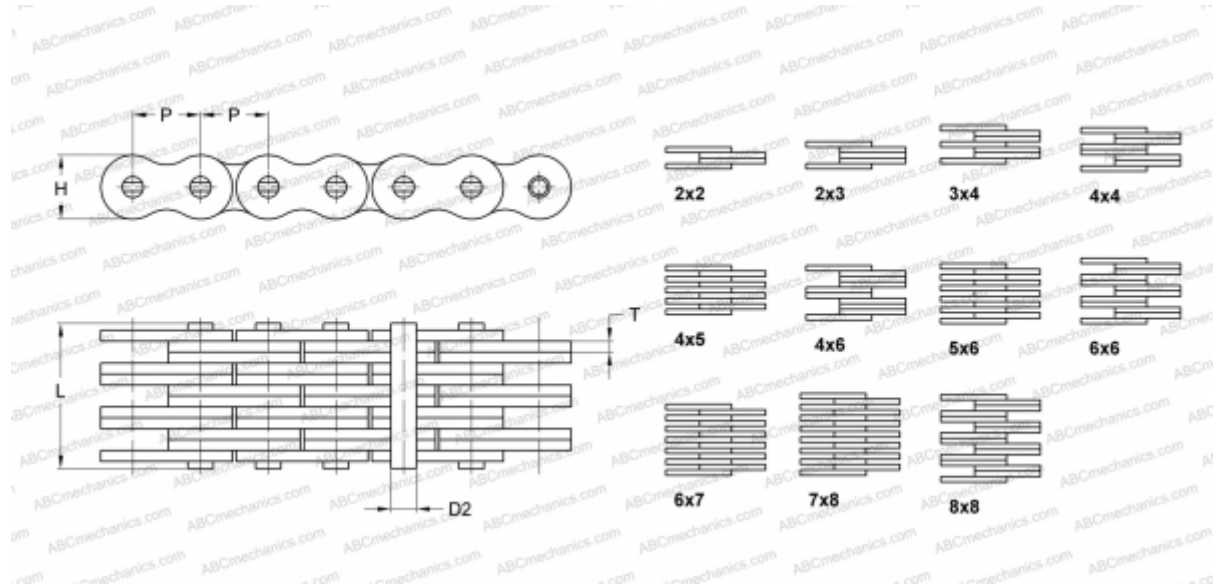

PHC LL1622X10FT SKF

Leaf Chain

TYPE: Lift chain, Standard BS/ISO (SKF), Leaf chain

Technical specification

DIMENSIONS, MM

P	25,400
D2	8,280
H	21,000
T	3,100
L	17,200

WEIGHT, KG/M 1,520

MANUFACTURER [SKF](#)