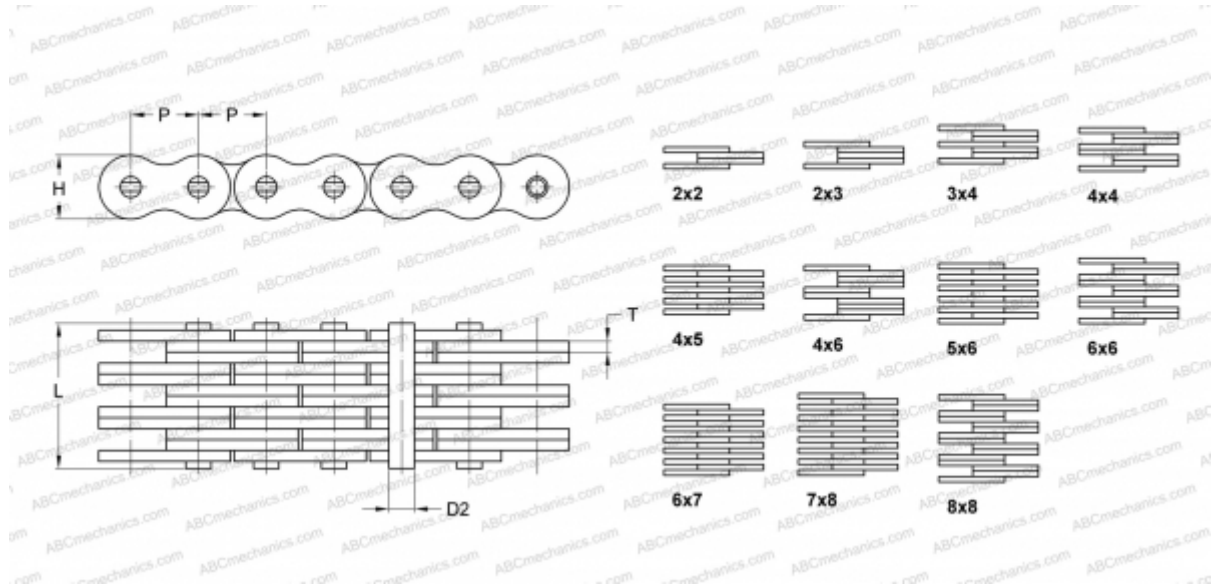

PHC LL1666X10FT SKF

Leaf Chain

TYPE: Lift chain, Standard BS/ISO (SKF), Leaf chain

Technical specification

DIMENSIONS, MM

P	25,400
D2	8,280
H	21,000
T	3,100
L	42,400

WEIGHT, KG/M 4,300

MANUFACTURER [SKF](#)