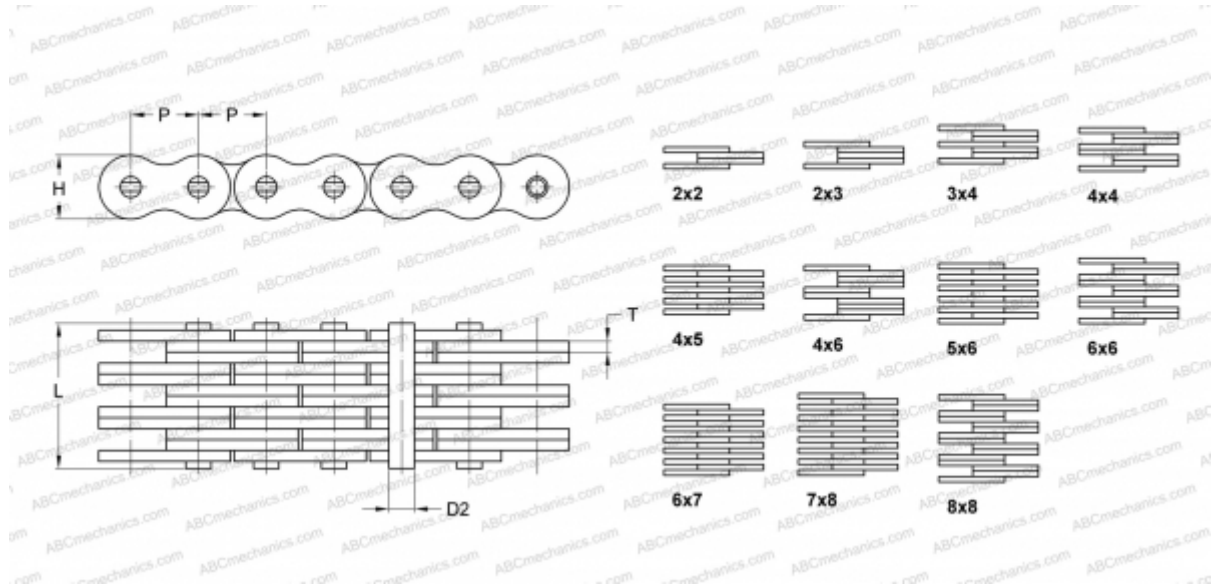

## PHC LL1688X10FT SKF

Leaf Chain

TYPE: Lift chain, Standard BS/ISO (SKF), Leaf chain

### Technical specification

#### DIMENSIONS, MM

P	25,400
D2	8,280
H	21,000
T	3,100
L	54,900

**WEIGHT, KG/M** 5,710

**MANUFACTURER** [SKF](#)

**DESIGNATION BS/ISO:** LL1688