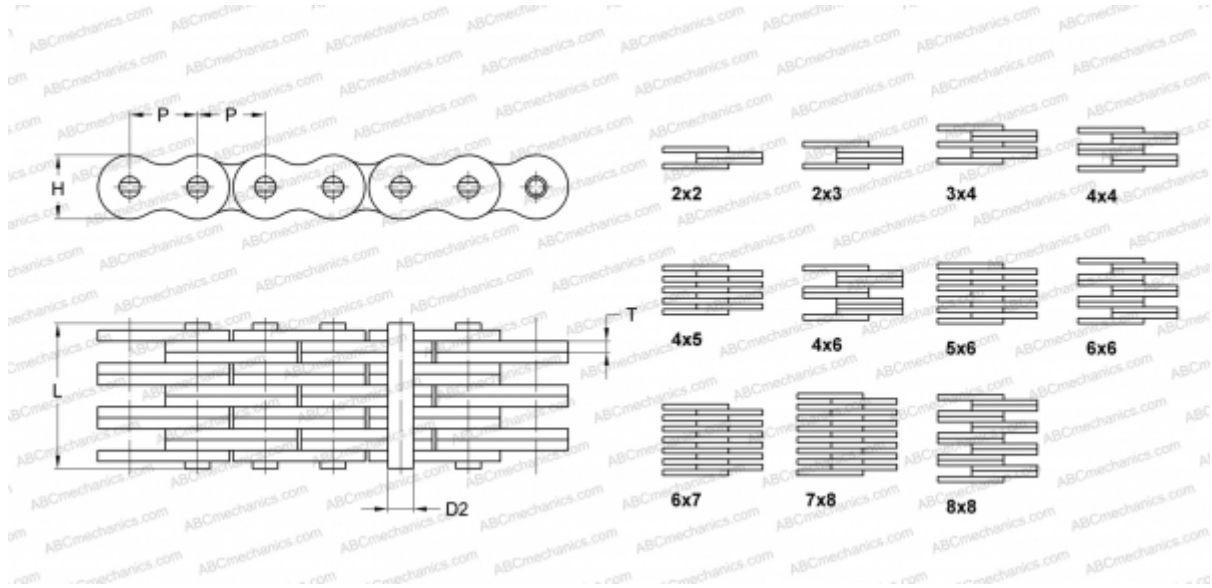

PHC LL2022X10FT SKF

Leaf Chain

TYPE: Lift chain, Standard BS/ISO (SKF), Leaf chain

Technical specification

DIMENSIONS, MM

P	31,750
D2	10,190
H	26,400
T	3,500
L	20,100

WEIGHT, KG/M 2,330

MANUFACTURER [SKF](#)