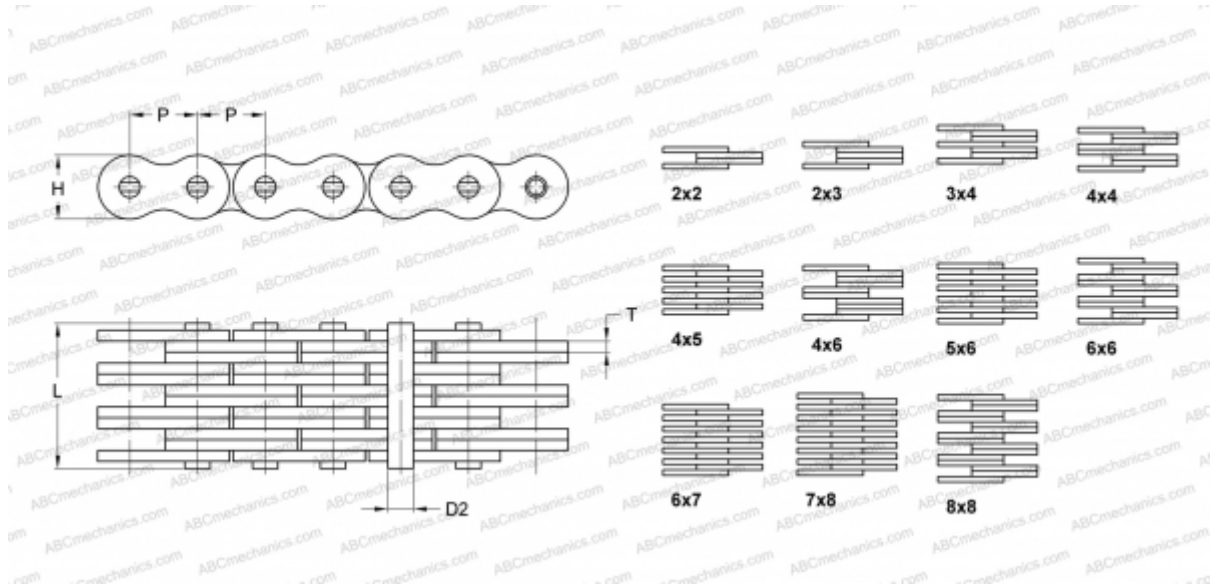

PHC LL2044X10FT SKF

Leaf Chain

TYPE: Lift chain, Standard BS/ISO (SKF), Leaf chain

Technical specification

DIMENSIONS, MM

P	31,750
D2	10,190
H	26,400
T	3,500
L	33,800

WEIGHT, KG/M 4,400

MANUFACTURER [SKF](#)