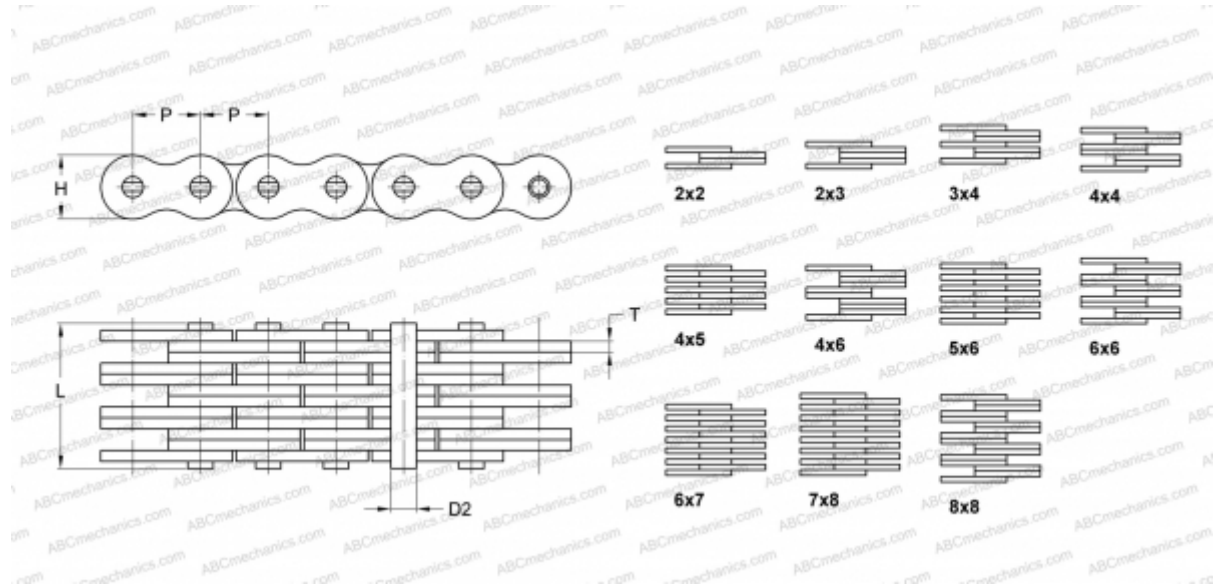

PHC LL2066X10FT SKF

Leaf Chain

TYPE: Lift chain, Standard BS/ISO (SKF), Leaf chain

Technical specification

DIMENSIONS, MM

P	31,750
D2	10,190
H	26,400
T	3,500
L	50,100

WEIGHT, KG/M 6,790

MANUFACTURER [SKF](#)