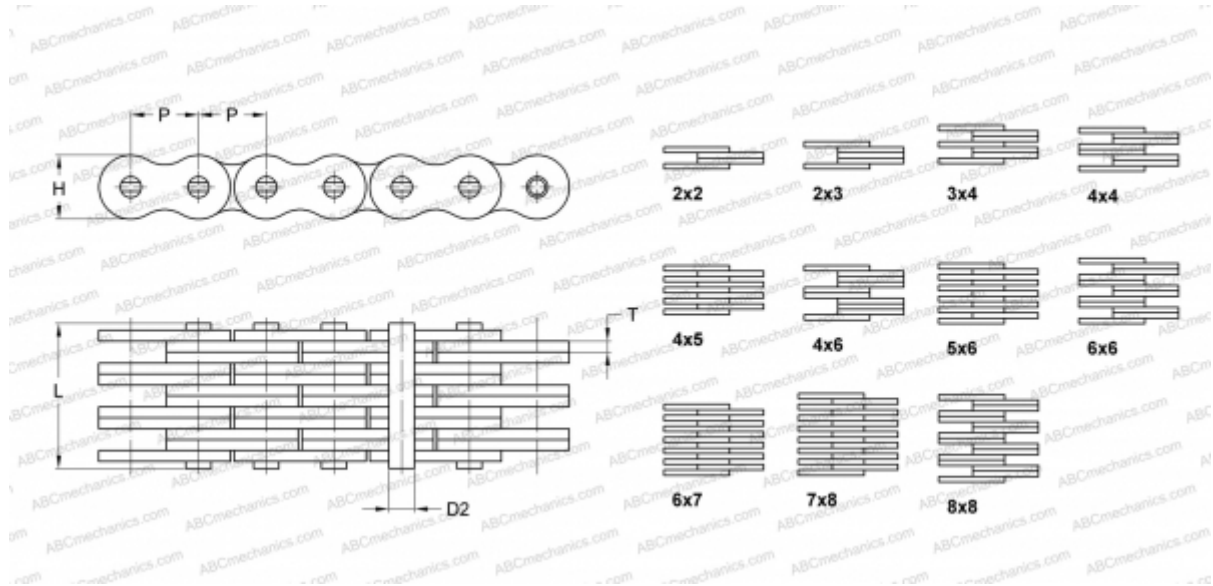

PHC LL2422X10FT SKF

Leaf Chain

TYPE: Lift chain, Standard BS/ISO (SKF), Leaf chain

Technical specification

DIMENSIONS, MM

P	38,100
D2	14,630
H	33,400
T	5,000
L	28,400

WEIGHT, KG/M 4,470

MANUFACTURER [SKF](#)