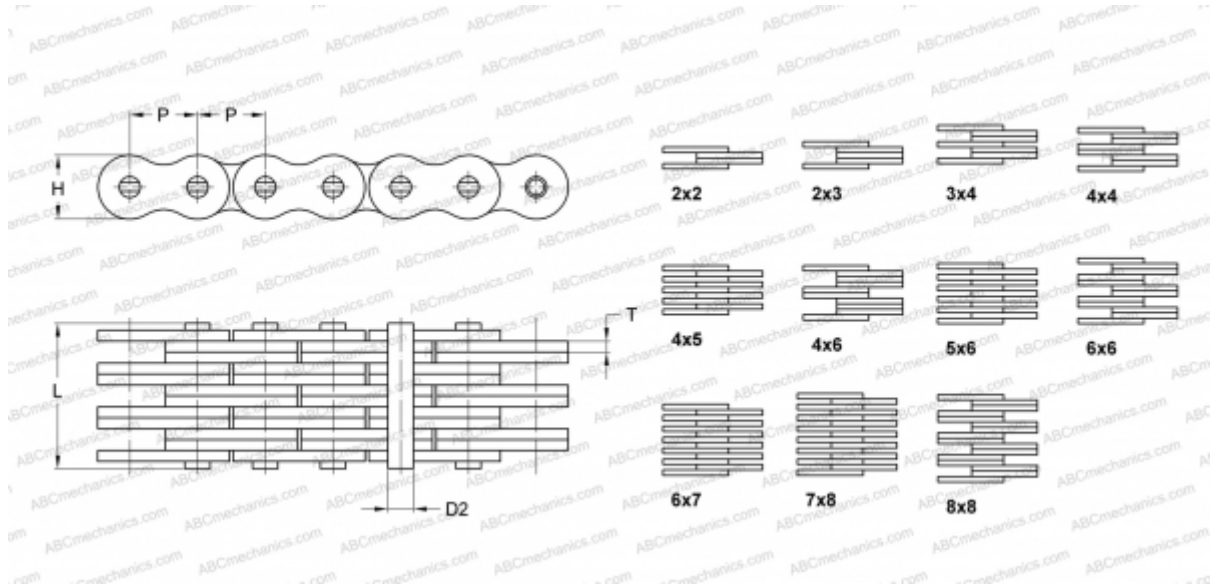

PHC LL2466X10FT SKF

Leaf Chain

TYPE: Lift chain, Standard BS/ISO (SKF), Leaf chain

Technical specification

DIMENSIONS, MM

P	38,100
D2	14,630
H	33,400
T	5,000
L	66,400

WEIGHT, KG/M 12,220

MANUFACTURER [SKF](#)