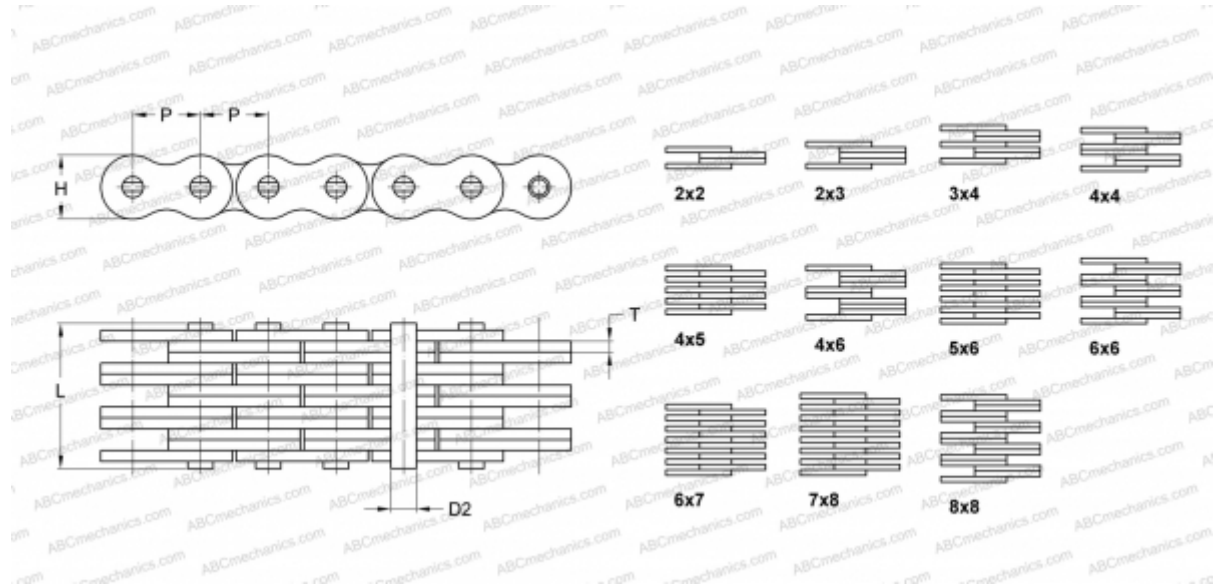

PHC LL2488X10FT SKF

Leaf Chain

TYPE: Lift chain, Standard BS/ISO (SKF), Leaf chain

Technical specification

DIMENSIONS, MM

P	38,100
D2	14,630
H	33,400
T	5,000
L	86,600

WEIGHT, KG/M 16,300

MANUFACTURER [SKF](#)