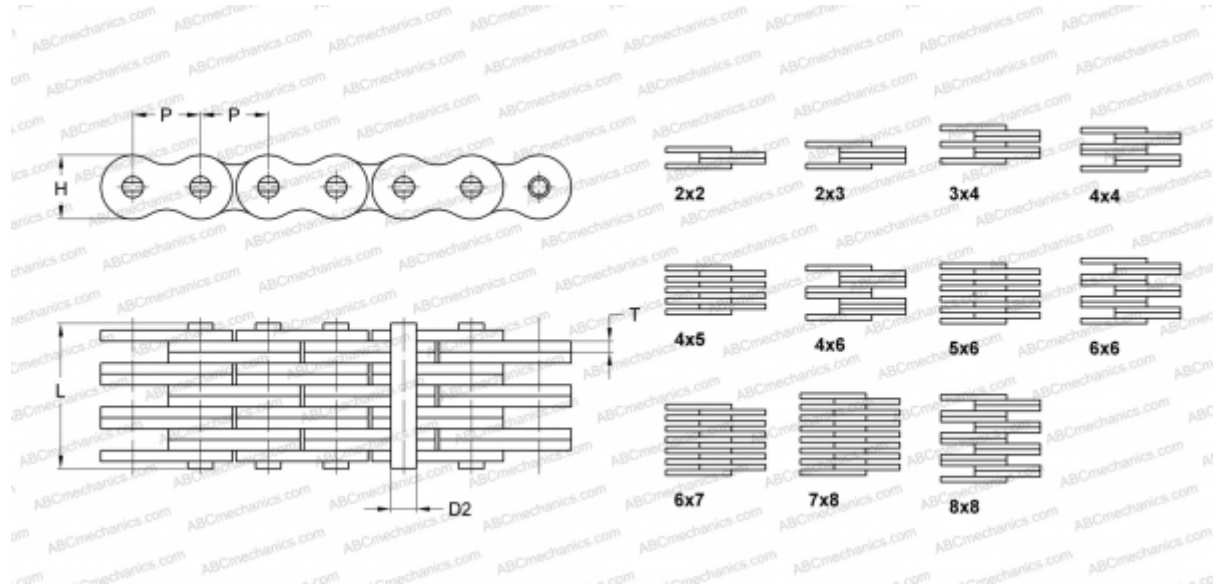

## PHC LL2822X10FT SKF

Leaf Chain

TYPE: Lift chain, Standard BS/ISO (SKF), Leaf chain

### Technical specification

#### DIMENSIONS, MM

P	44,450
D2	15,900
H	37,080
T	6,000
L	32,200

**WEIGHT, KG/M** 5,100

**MANUFACTURER** [SKF](#)

**DESIGNATION BS/ISO:** LL2822