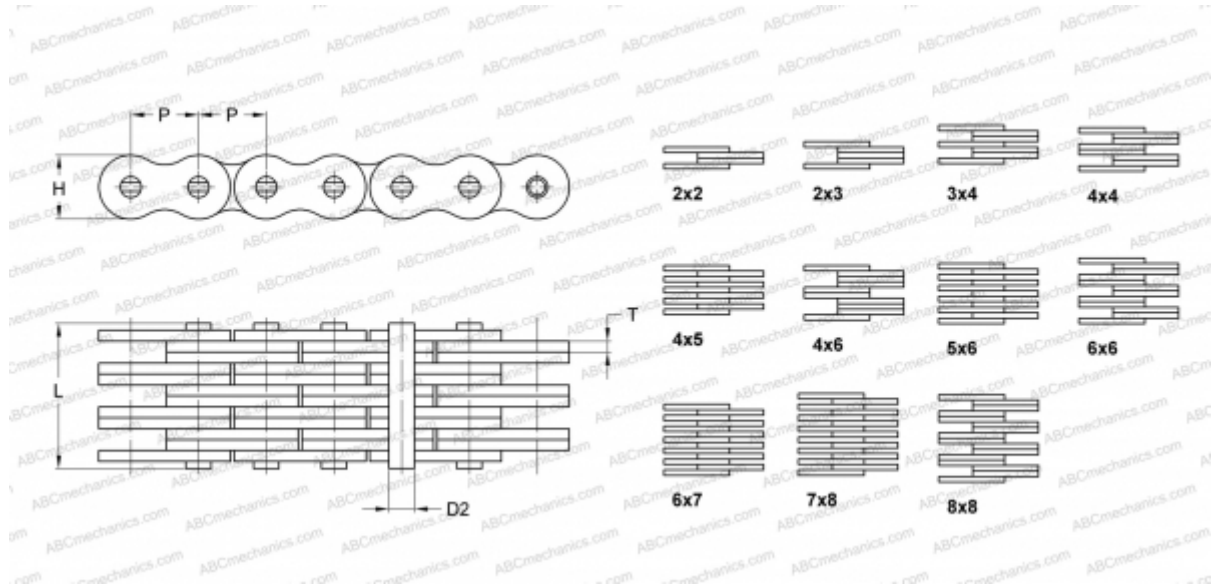

## PHC LL2866X10FT SKF

Leaf Chain

TYPE: Lift chain, Standard BS/ISO (SKF), Leaf chain

### Technical specification

#### DIMENSIONS, MM

P	44,450
D2	15,900
H	37,080
T	6,000
L	80,800

**WEIGHT, KG/M** 14,600

**MANUFACTURER** [SKF](#)

**DESIGNATION BS/ISO:** LL2866