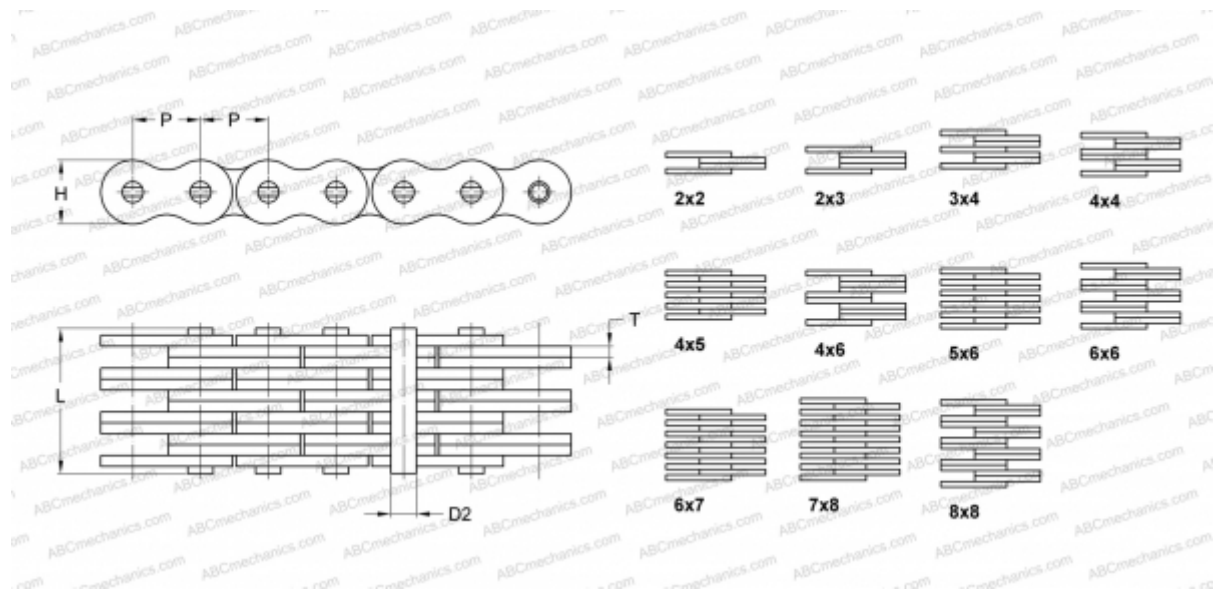

## PHC LL2888X10FT SKF

Leaf Chain

TYPE: Lift chain, Standard BS/ISO (SKF), Leaf chain

### Technical specification

#### DIMENSIONS, MM

P	44,450
D2	15,900
H	37,080
T	6,000
L	105,200

**WEIGHT, KG/M** 19,400

**MANUFACTURER** [SKF](#)

**DESIGNATION BS/ISO:** LL2888