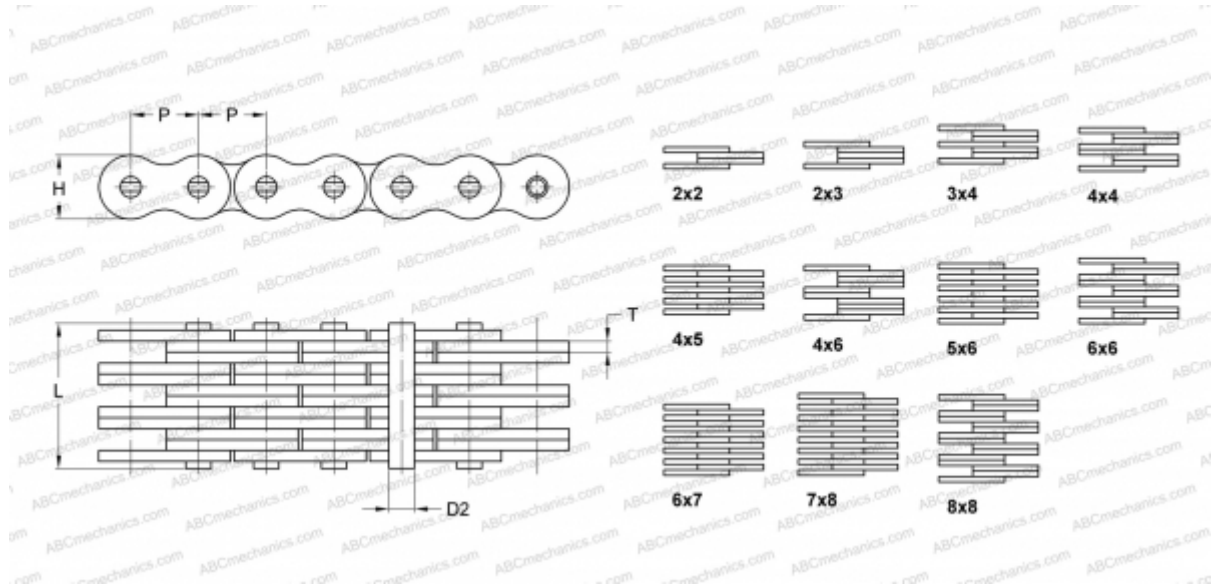

PHC LL3244X10FT SKF

Leaf Chain

TYPE: Lift chain, Standard BS/ISO (SKF), Leaf chain

Technical specification

DIMENSIONS, MM

P	50,800
D2	17,810
H	42,000
T	6,400
L	60,600

WEIGHT, KG/M 12,300

MANUFACTURER [SKF](#)