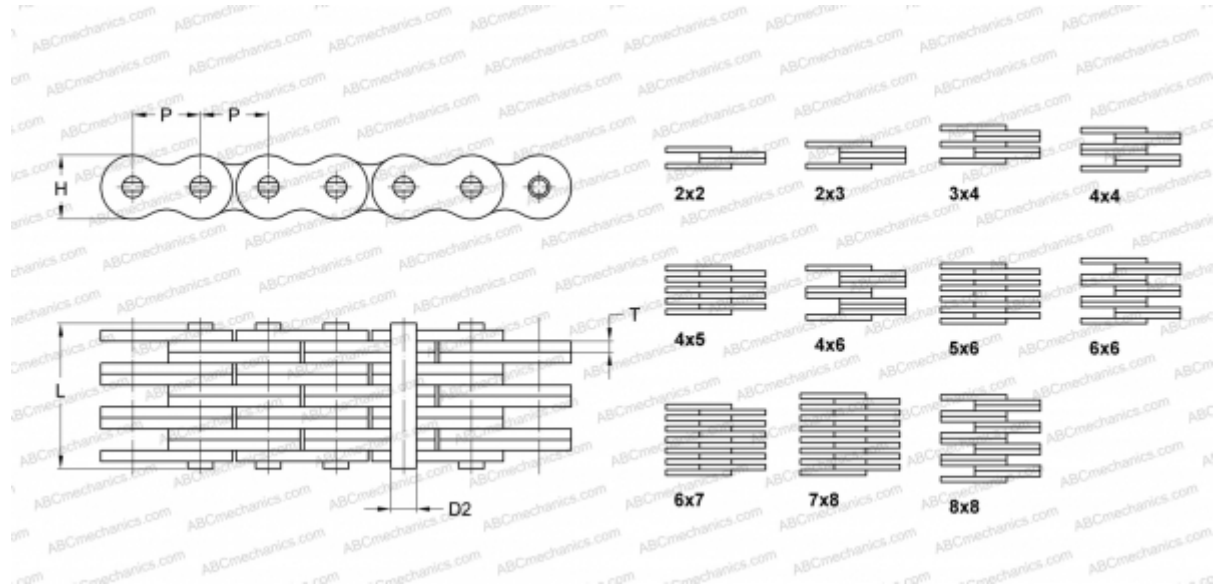

## PHC LL3266X10FT SKF

Leaf Chain

TYPE: Lift chain, Standard BS/ISO (SKF), Leaf chain

### Technical specification

#### DIMENSIONS, MM

P	50,800
D2	17,810
H	42,000
T	6,400
L	86,400

**WEIGHT, KG/M** 18,300

**MANUFACTURER** [SKF](#)

**DESIGNATION BS/ISO:** LL3266