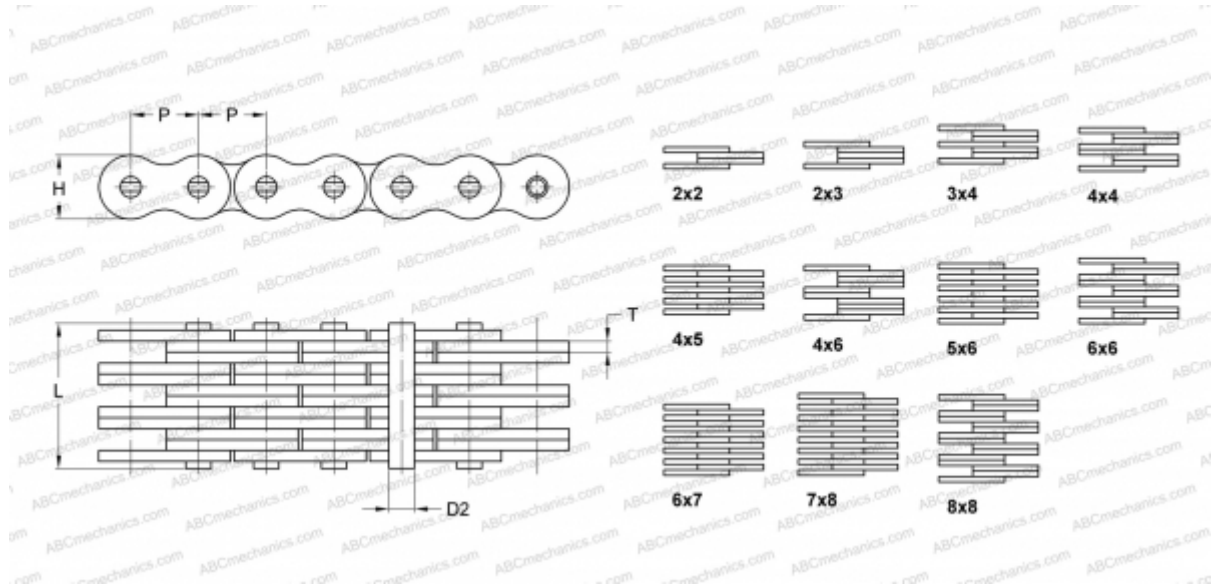

## PHC LL3288X10FT SKF

Leaf Chain

TYPE: Lift chain, Standard BS/ISO (SKF), Leaf chain

### Technical specification

#### DIMENSIONS, MM

P	50,800
D2	17,810
H	42,000
T	6,400
L	112,200

**WEIGHT, KG/M** 24,000

**MANUFACTURER** [SKF](#)

**DESIGNATION BS/ISO:** LL3288