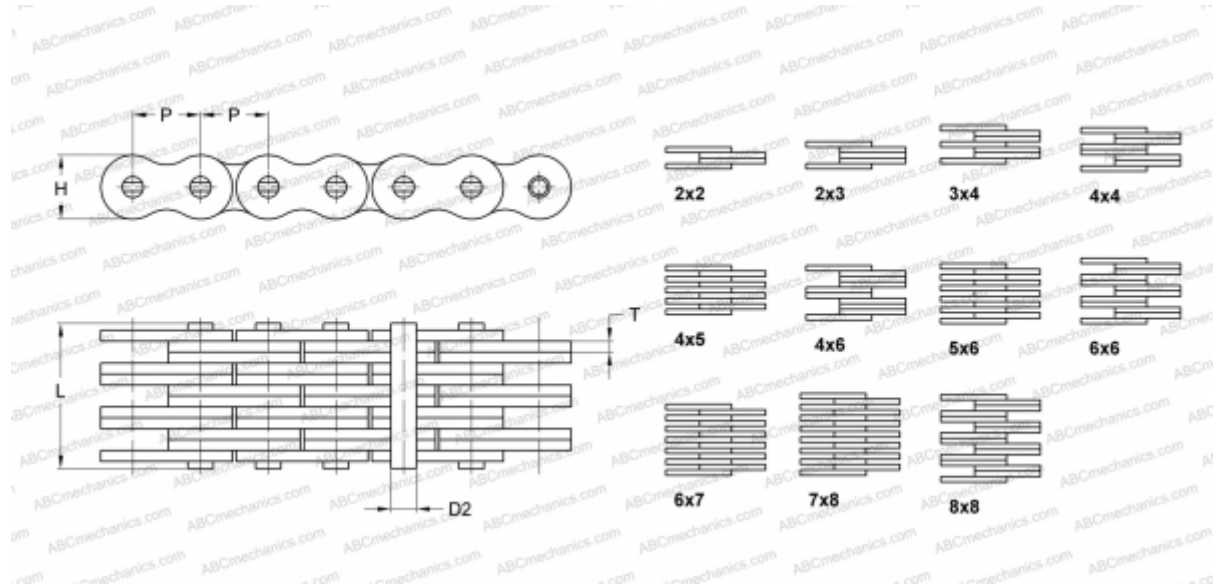

PHC LL4044X10FT SKF

Leaf Chain

TYPE: Lift chain, Standard BS/ISO (SKF), Leaf chain

Technical specification

DIMENSIONS, MM

P	63,500
D2	22,890
H	52,760
T	8,000
L	74,400

WEIGHT, KG/M 20,000

MANUFACTURER [SKF](#)