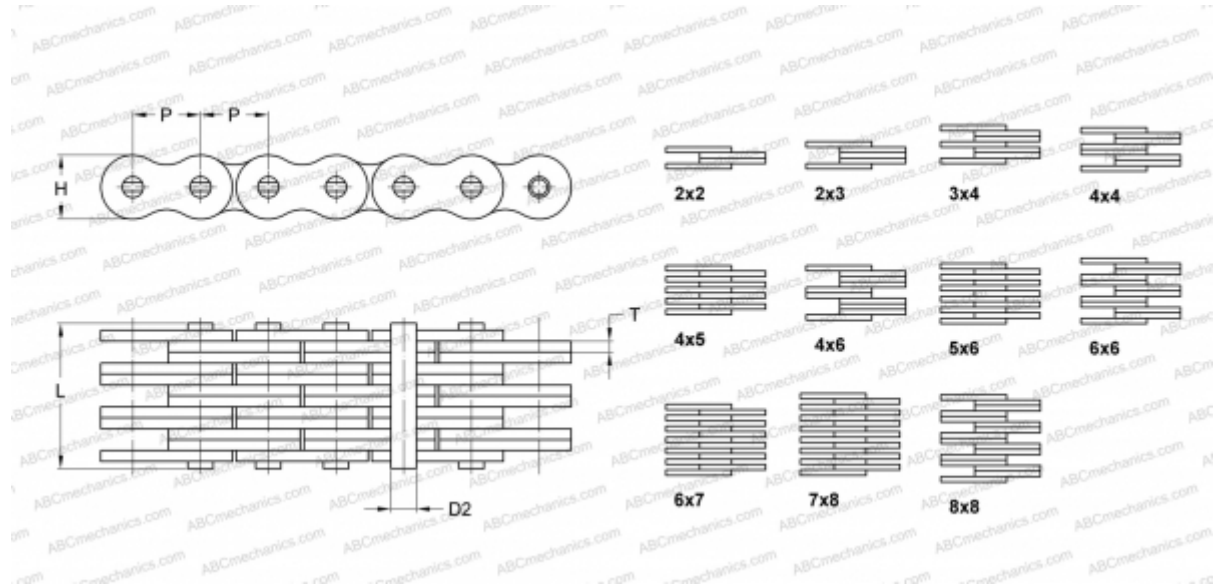

PHC LL4822X10FT SKF

Leaf Chain

TYPE: Lift chain, Standard BS/ISO (SKF), Leaf chain

Technical specification

DIMENSIONS, MM

P	76,200
D2	29,240
H	63,880
T	10,000
L	54,600

WEIGHT, KG/M 18,500

MANUFACTURER [SKF](#)