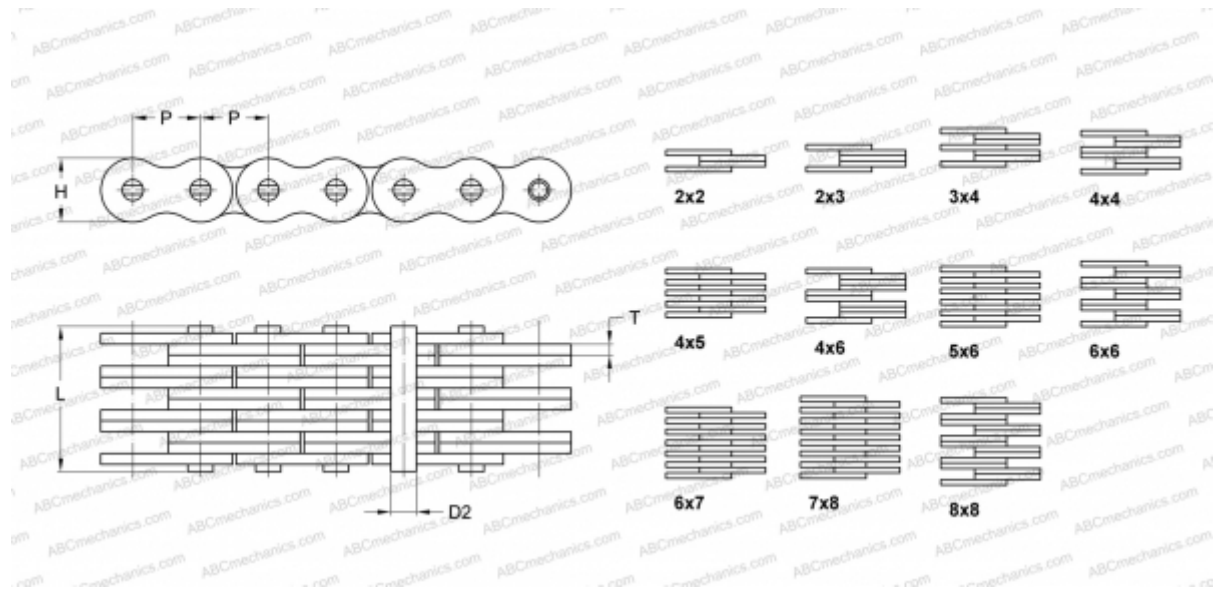

PHC LL4844X10FT SKF

Leaf Chain

TYPE: Lift chain, Standard BS/ISO (SKF), Leaf chain

Technical specification

DIMENSIONS, MM

P	76,200
D2	29,240
H	63,880
T	10,000
L	92,600

WEIGHT, KG/M 35,700

MANUFACTURER [SKF](#)