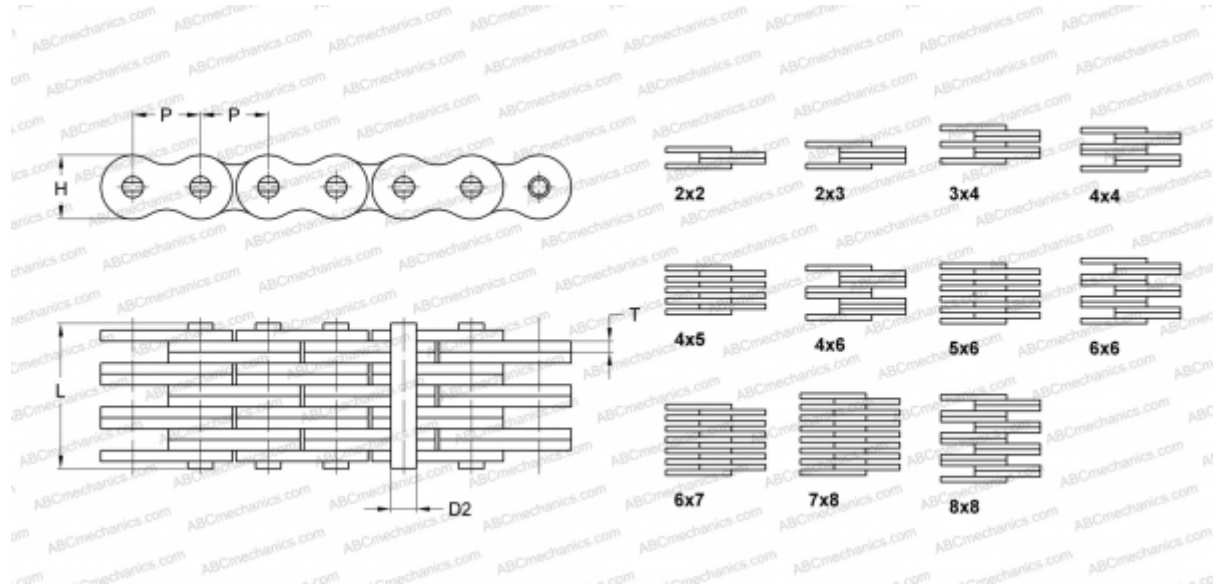

PHC LL4888X10FT SKF

Leaf Chain

TYPE: Lift chain, Standard BS/ISO (SKF), Leaf chain

Technical specification

DIMENSIONS, MM

P	76,200
D2	29,240
H	63,880
T	10,000
L	174,200

WEIGHT, KG/M 70,400

MANUFACTURER [SKF](#)