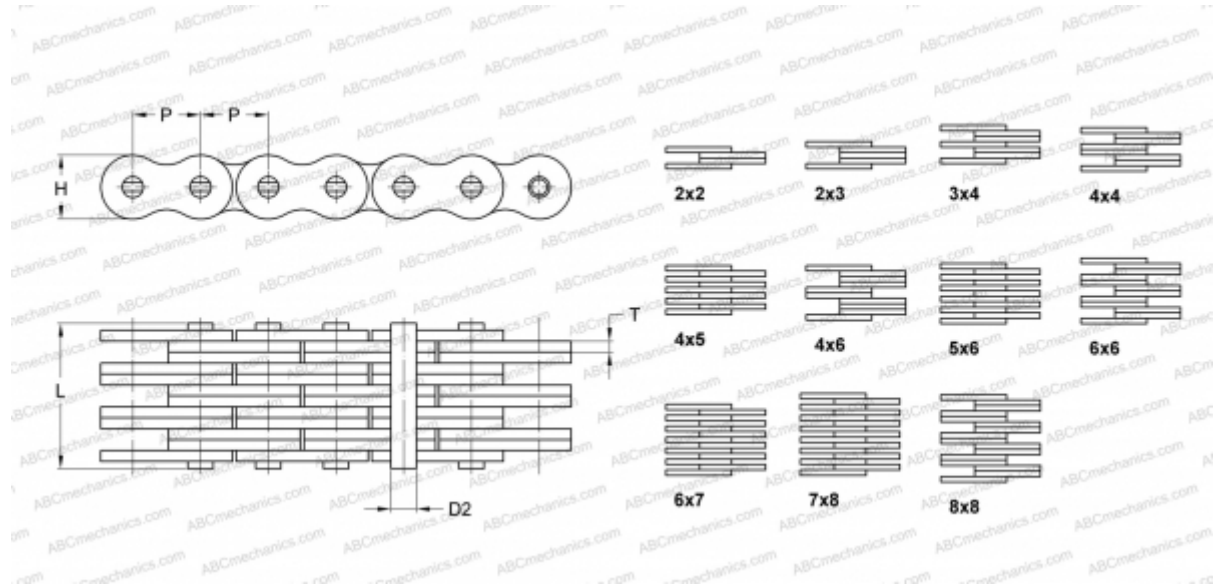

PHC FL844X10FT SKF

Leaf Chain

TYPE: Lift chain, Standard BS/ISO (SKF), Leaf chain

Technical specification

DIMENSIONS, MM

P	8,000
D2	2,310
H	6,900
T	0,730
L	7,900

WEIGHT, KG/M 0,250

MANUFACTURER [SKF](#)