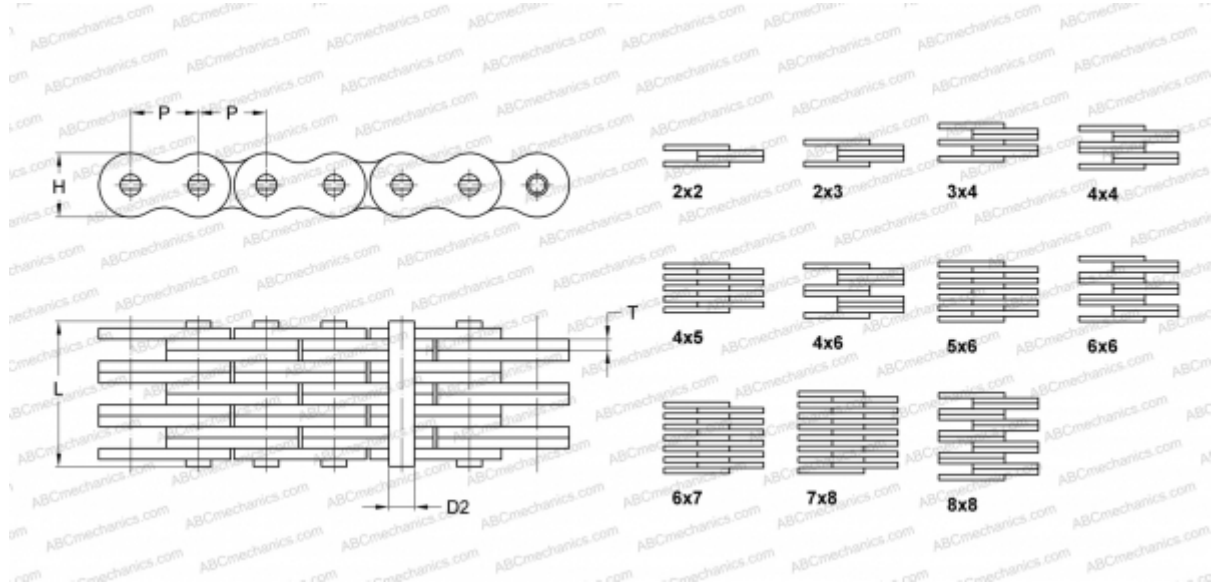

PHC F122X10FT SKF

Leaf Chain

TYPE: Lift chain, Standard BS/ISO (SKF), Leaf chain

Technical specification

DIMENSIONS, MM

| | |
|----|--------|
| P | 12,700 |
| D2 | 3,580 |
| H | 8,200 |
| T | 1,000 |
| L | 7,000 |

WEIGHT, KG/M 0,190

MANUFACTURER [SKF](#)

DESIGNATION BS/ISO: F122