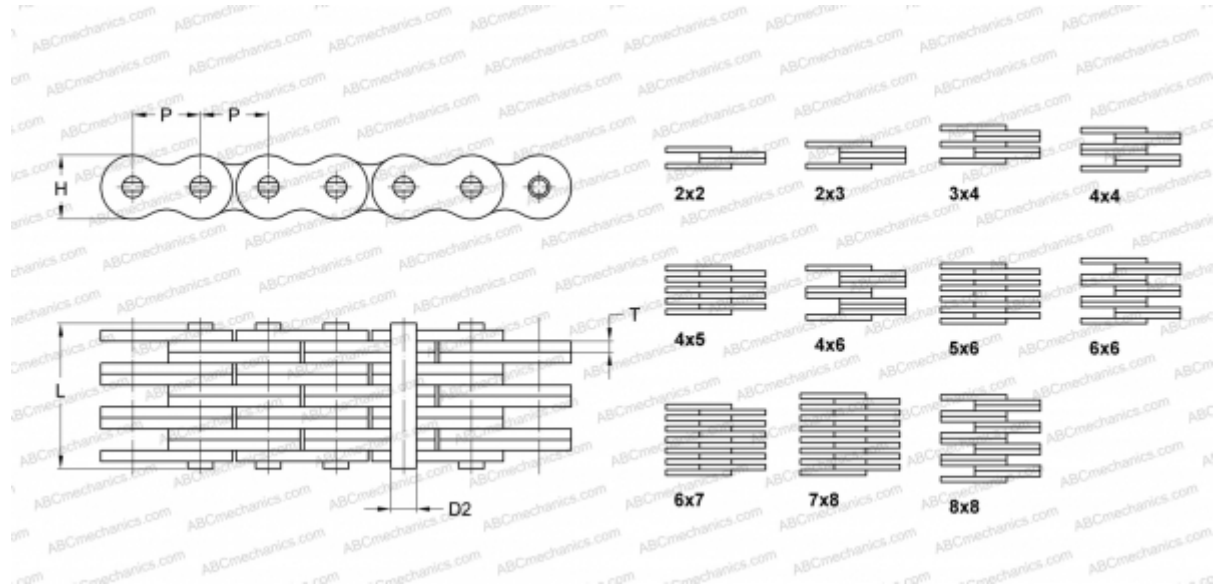

PHC FLC534X10FT SKF

Leaf Chain

TYPE: Lift chain, Standard BS/ISO (SKF), Leaf chain

Technical specification

DIMENSIONS, MM

P	15,880
D2	5,080
H	12,700
T	1,850
L	15,300

WEIGHT, KG/M 0,990

MANUFACTURER [SKF](#)