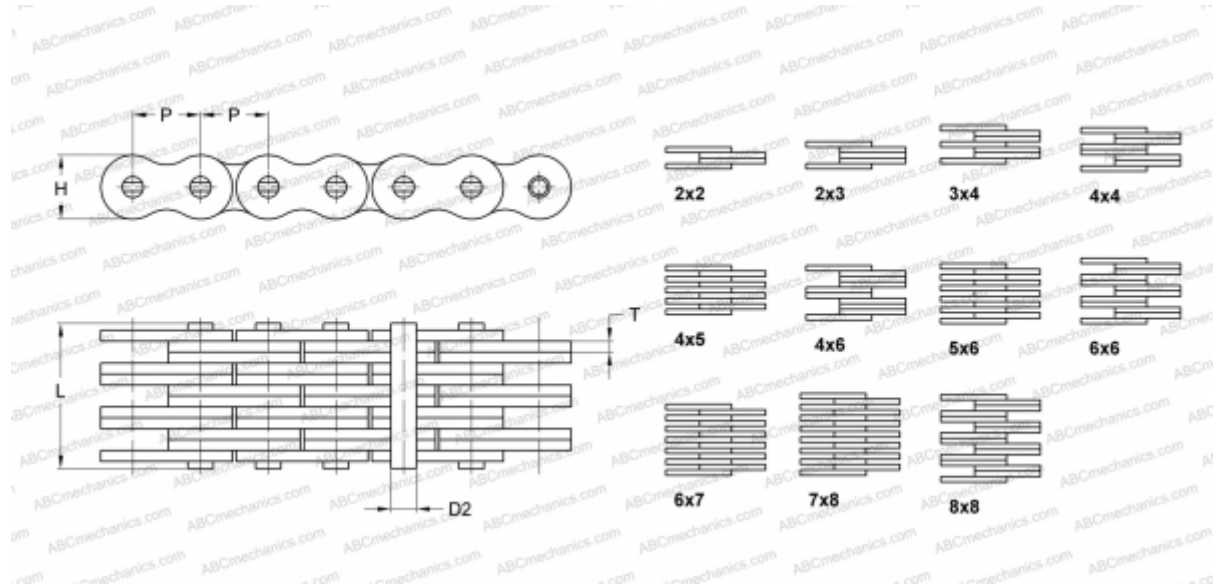

## PHC FLC545X10FT SKF

Leaf Chain

TYPE: Lift chain, Standard BS/ISO (SKF), Leaf chain

### Technical specification

#### DIMENSIONS, MM

P	15,880
D2	5,080
H	12,700
T	1,850
L	19,200

**WEIGHT, KG/M** 1,270

**MANUFACTURER** [SKF](#)

**DESIGNATION BS/ISO:** FLC545