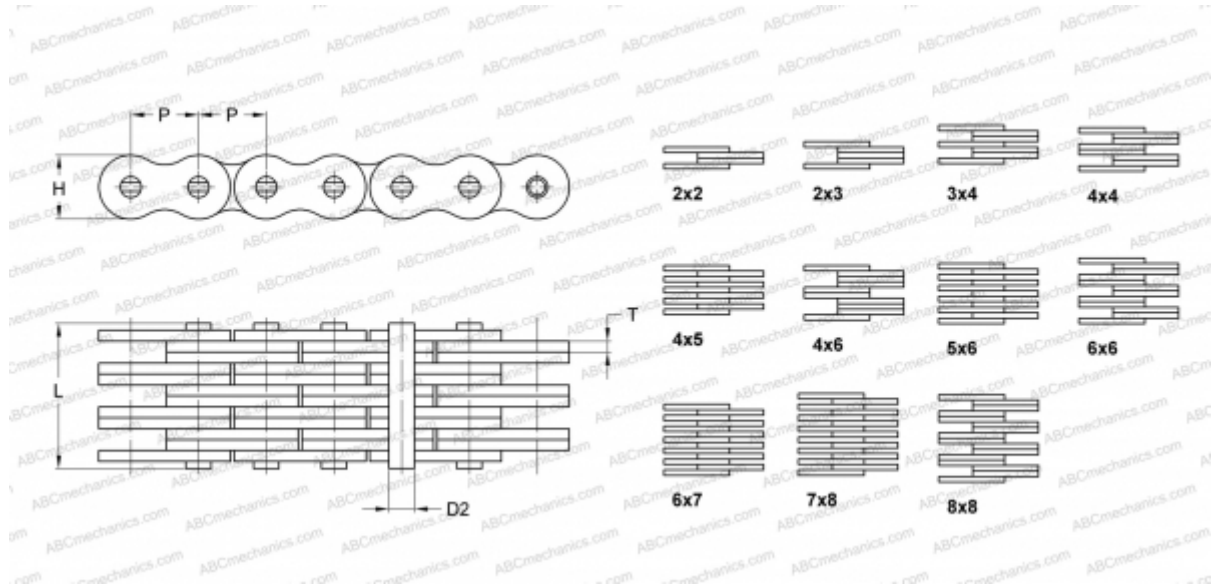

PHC FLC1078X10FT SKF

Leaf Chain

TYPE: Lift chain, Standard BS/ISO (SKF), Leaf chain

Technical specification

DIMENSIONS, MM

P	31,750
D2	9,530
H	25,400
T	3,250
L	53,800

WEIGHT, KG/M 7,400

MANUFACTURER [SKF](#)