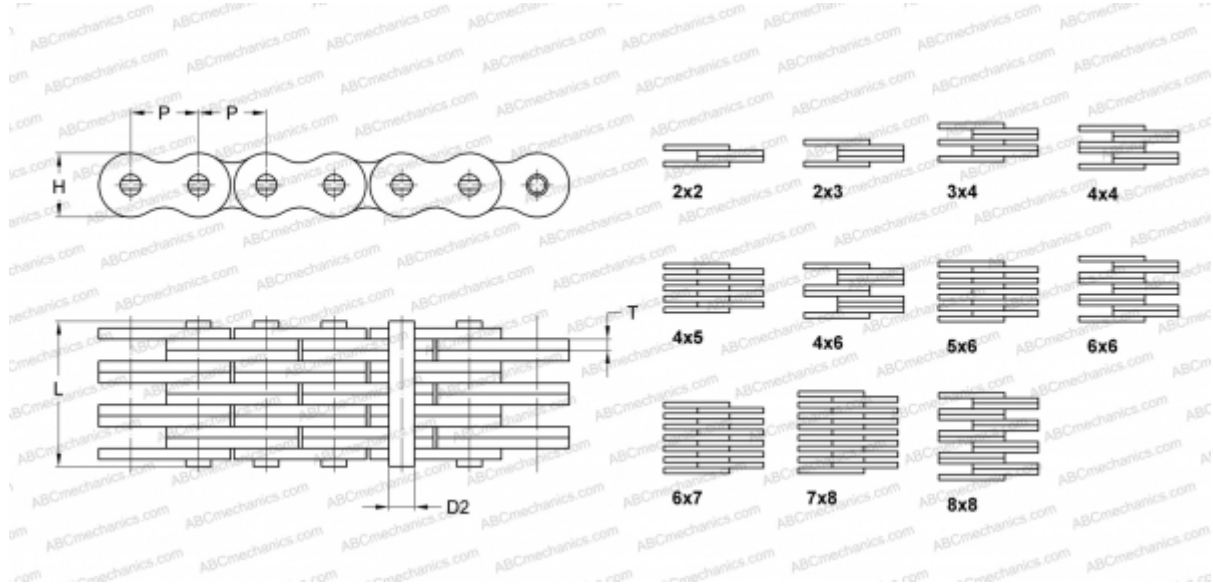

## PHC 1234X10FT SKF

Leaf Chain

TYPE: Lift chain, Standard BS/ISO (SKF), Leaf chain

### Technical specification

#### DIMENSIONS, MM

P	12,700
D2	4,450
H	10,600
T	1,700
L	14,200

**WEIGHT, KG/M** 0,750

**MANUFACTURER** [SKF](#)

**DESIGNATION BS/ISO:** 1234