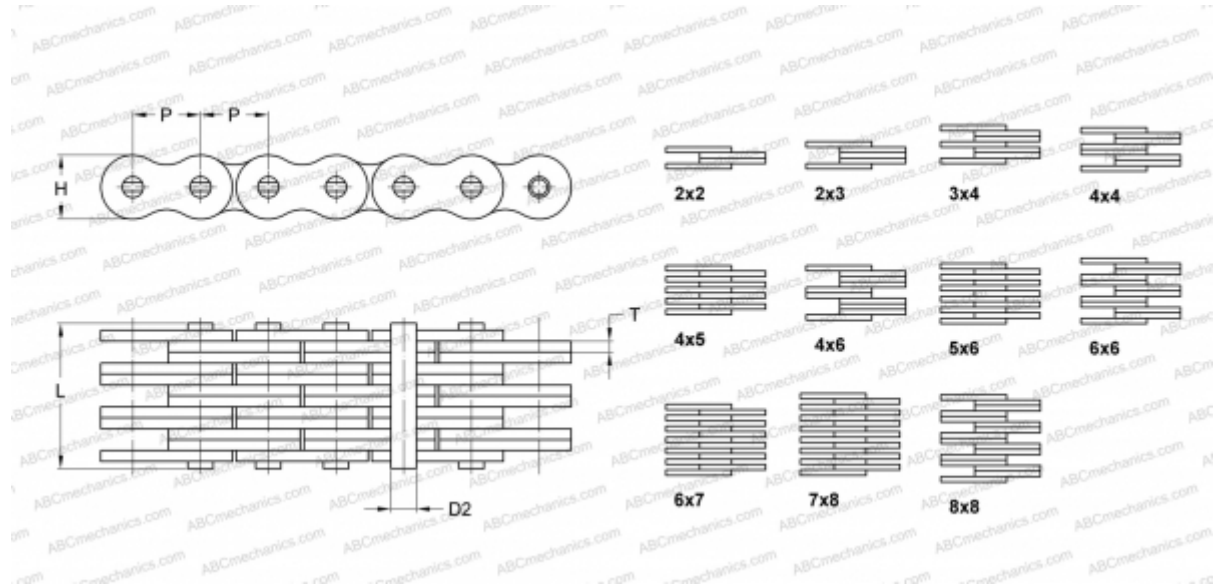

PHC 1256X10FT SKF

Leaf Chain

TYPE: Lift chain, Standard BS/ISO (SKF), Leaf chain

Technical specification

DIMENSIONS, MM

P	12,700
D2	4,450
H	10,600
T	1,700
L	21,100

WEIGHT, KG/M 1,170

MANUFACTURER [SKF](#)