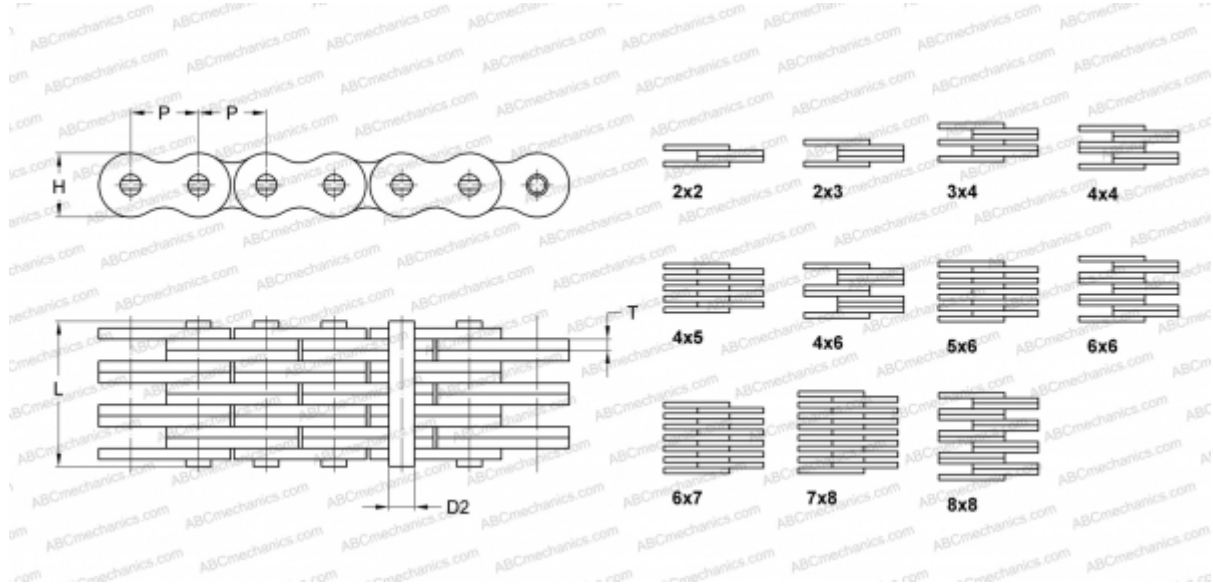

PHC 1544X10FT SKF

Leaf Chain

TYPE: Lift chain, Standard BS/ISO (SKF), Leaf chain

Technical specification

DIMENSIONS, MM

P	15,880
D2	5,080
H	12,700
T	1,940
L	18,100

WEIGHT, KG/M 1,180

MANUFACTURER [SKF](#)