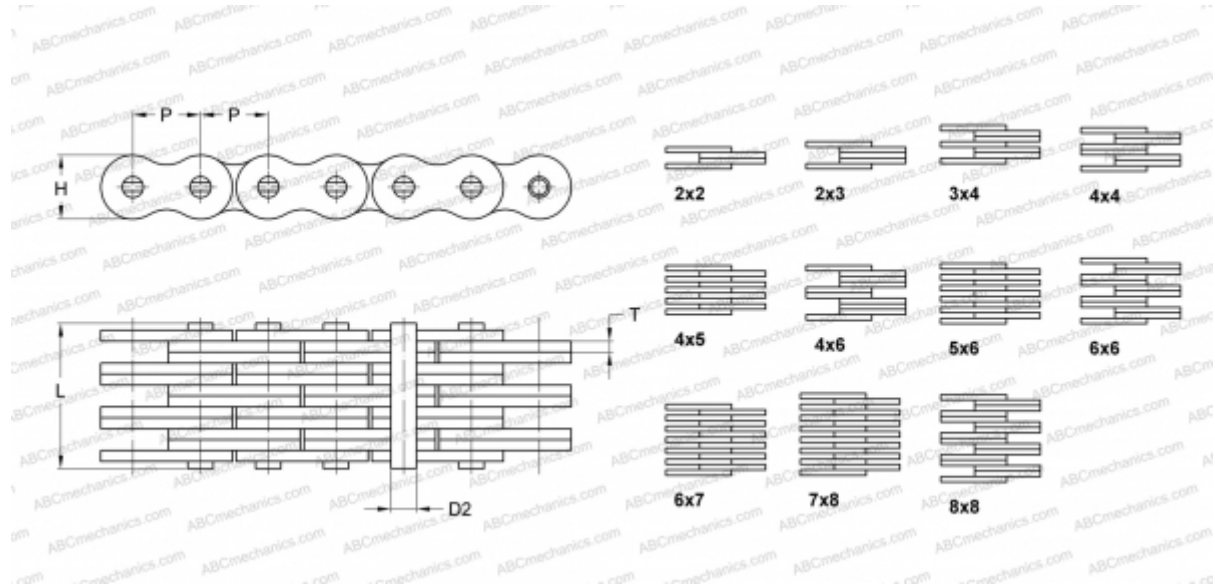

PHC 1545X10FT SKF

Leaf Chain

TYPE: Lift chain, Standard BS/ISO (SKF), Leaf chain

Technical specification

DIMENSIONS, MM

P	15,880
D2	5,080
H	12,700
T	1,940
L	20,300

WEIGHT, KG/M 1,330

MANUFACTURER [SKF](#)