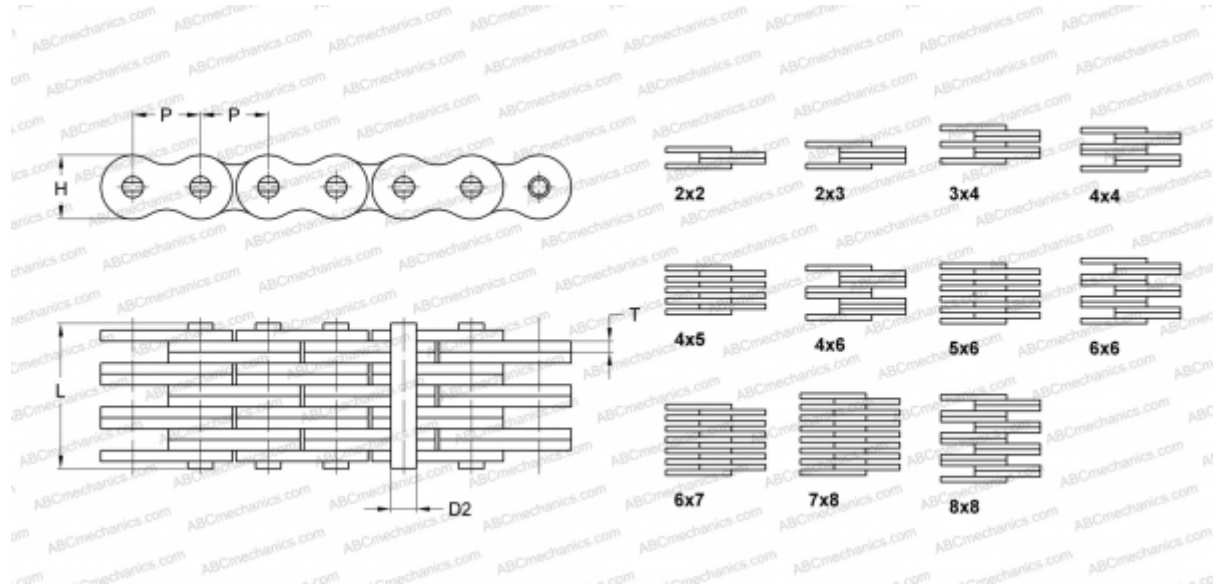

## PHC 1556X10FT SKF

Leaf Chain

TYPE: Lift chain, Standard BS/ISO (SKF), Leaf chain

### Technical specification

#### DIMENSIONS, MM

P	15,880
D2	5,080
H	12,700
T	1,940
L	24,000

**WEIGHT, KG/M** 1,630

**MANUFACTURER** [SKF](#)

**DESIGNATION BS/ISO:** 1556