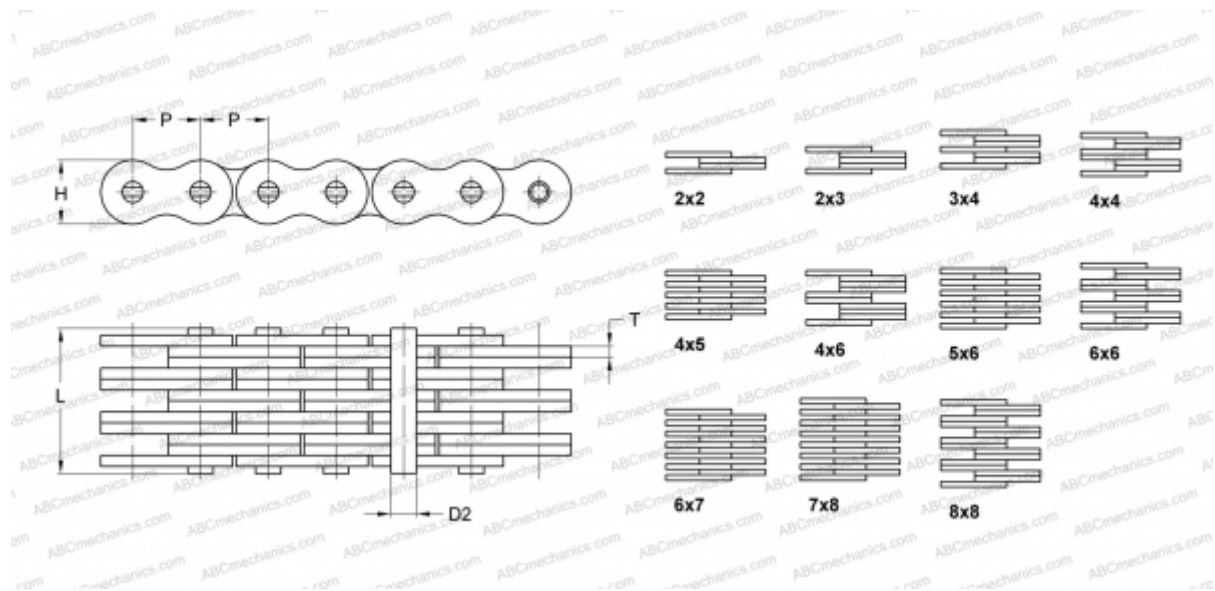

## PHC 1578X10FT SKF

Leaf Chain

TYPE: Lift chain, Standard BS/ISO (SKF), Leaf chain

### Technical specification

#### DIMENSIONS, MM

P	15,880
D2	5,080
H	12,700
T	1,940
L	32,500

**WEIGHT, KG/M** 2,200

**MANUFACTURER** [SKF](#)

**DESIGNATION BS/ISO:** 1578