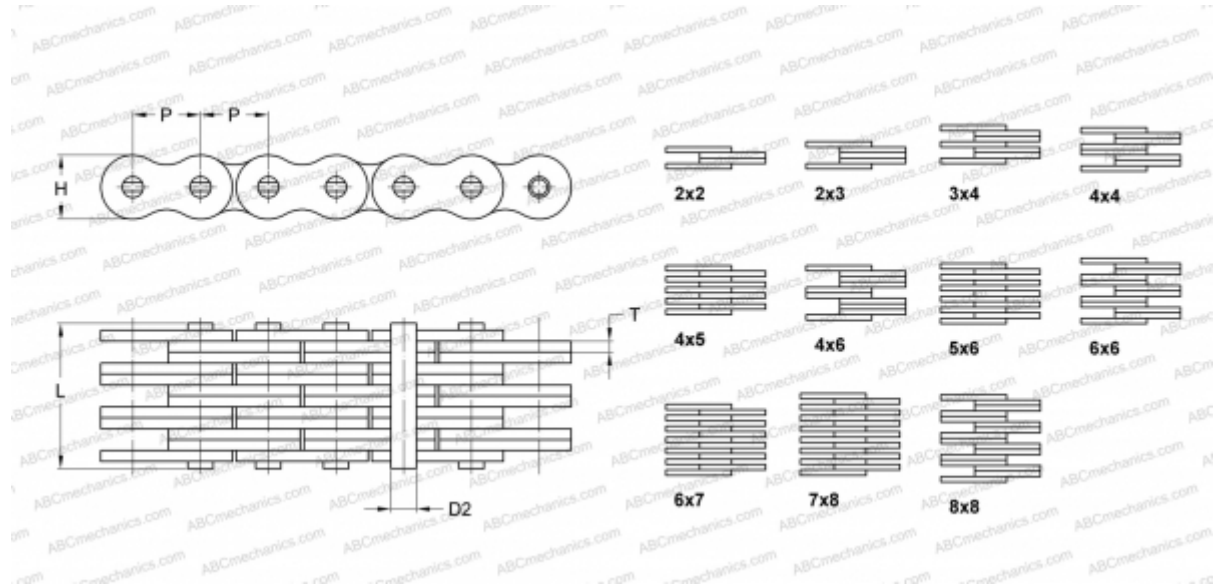

## PHC 1588X10FT SKF

Leaf Chain

TYPE: Lift chain, Standard BS/ISO (SKF), Leaf chain

### Technical specification

#### DIMENSIONS, MM

P	15,880
D2	5,080
H	12,700
T	1,940
L	34,000

**WEIGHT, KG/M** 2,340

**MANUFACTURER** [SKF](#)

**DESIGNATION BS/ISO:** 1588