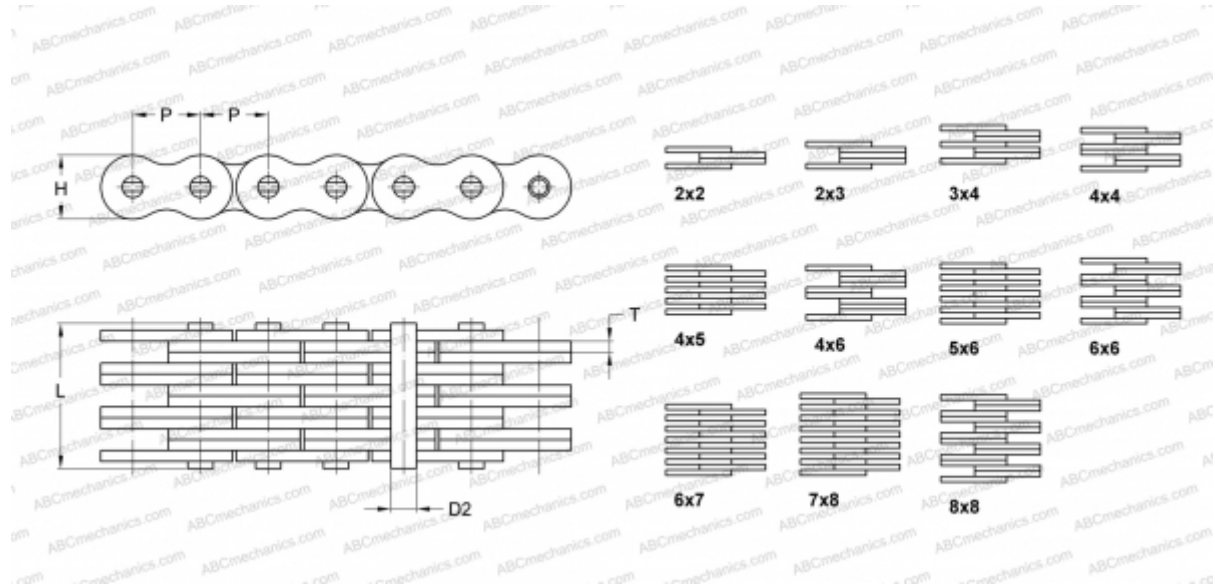

PHC 1966X10FT SKF

Leaf Chain

TYPE: Lift chain, Standard BS/ISO (SKF), Leaf chain

Technical specification

DIMENSIONS, MM

P	19,050
D2	5,720
H	15,000
T	2,290
L	30,700

WEIGHT, KG/M 2,370

MANUFACTURER [SKF](#)