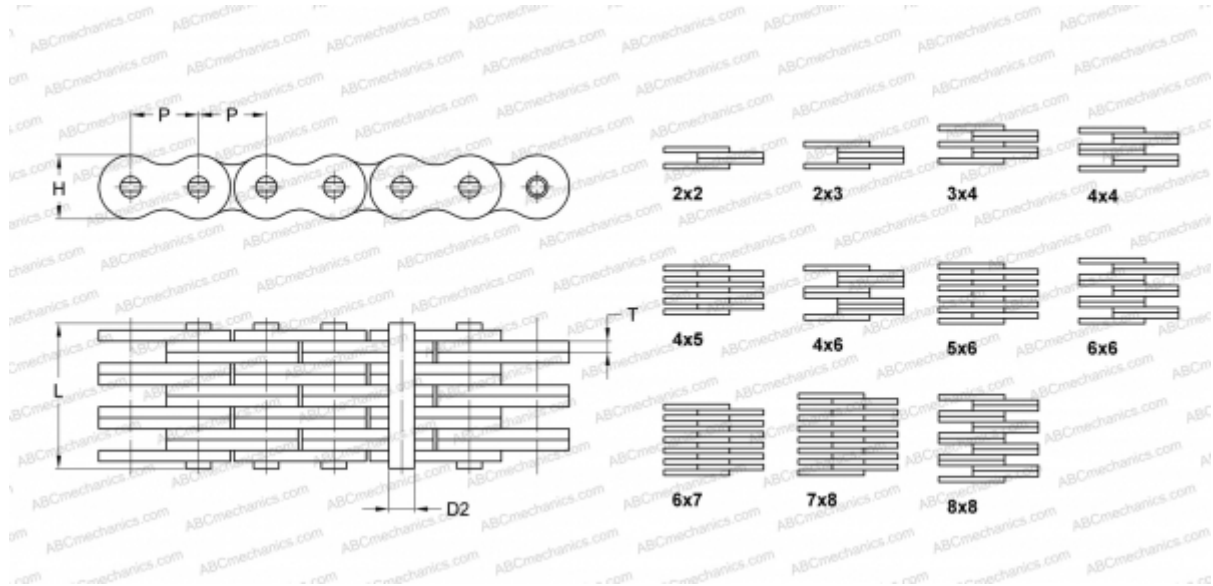

PHC 2523X10FT SKF

Leaf Chain

TYPE: Lift chain, Standard BS/ISO (SKF), Leaf chain

Technical specification

DIMENSIONS, MM

P	25,400
D2	8,280
H	20,200
T	3,060
L	18,800

WEIGHT, KG/M 1,830

MANUFACTURER [SKF](#)