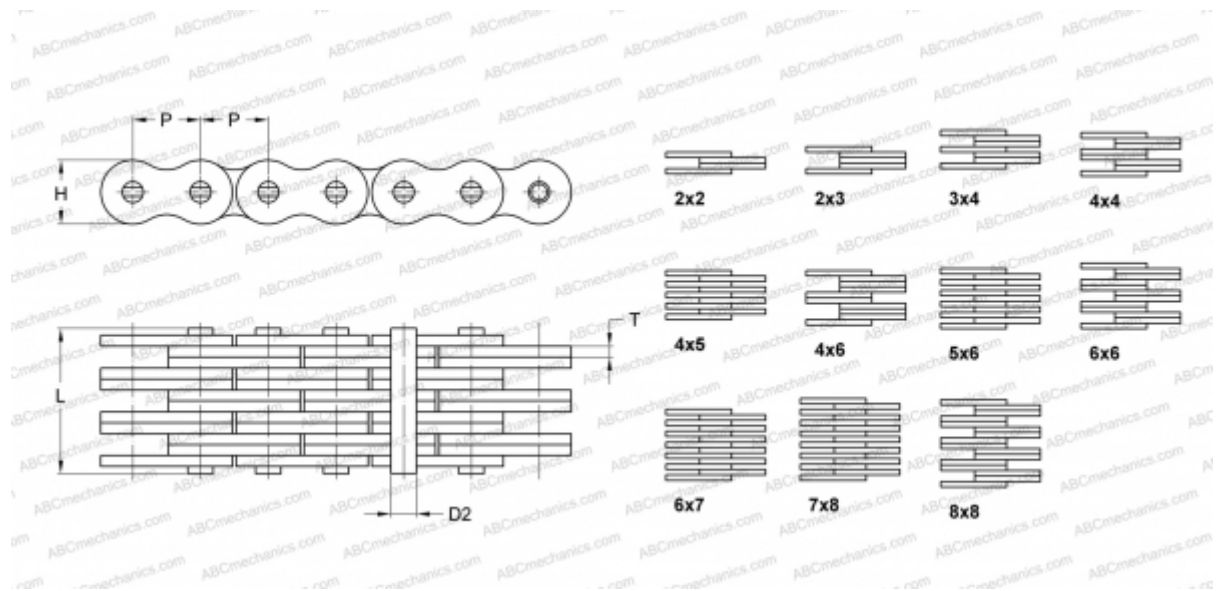

## PHC 2545X10FT SKF

Leaf Chain

TYPE: Lift chain, Standard BS/ISO (SKF), Leaf chain

### Technical specification

#### DIMENSIONS, MM

P	25,400
D2	8,280
H	20,200
T	3,060
L	31,600

**WEIGHT, KG/M** 3,260

**MANUFACTURER** [SKF](#)

**DESIGNATION BS/ISO:** 2545