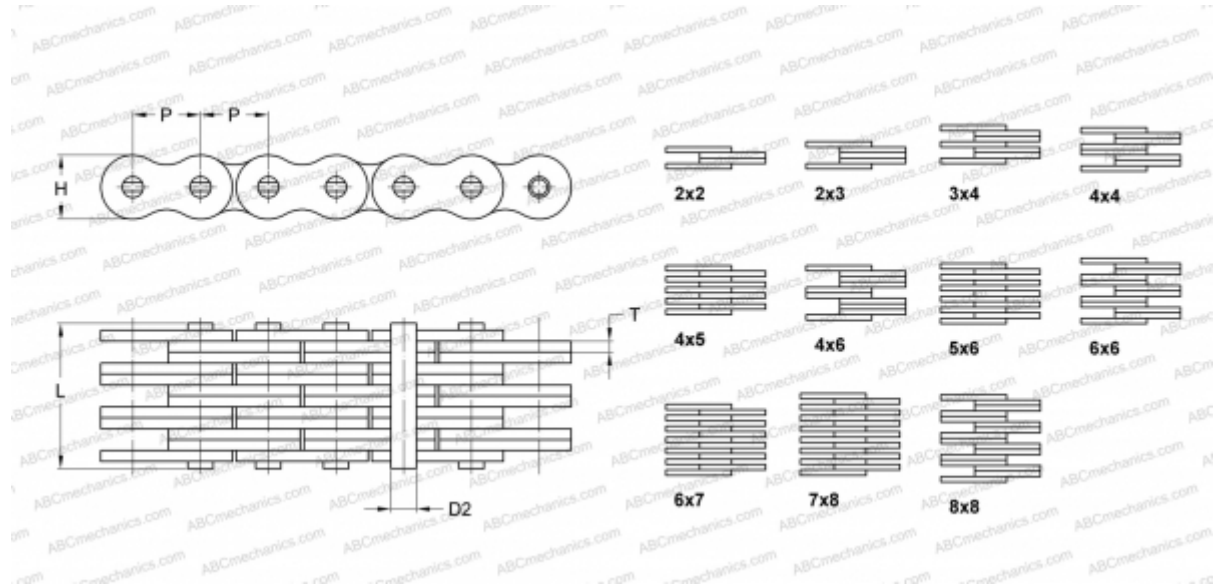

## PHC 2556X10FT SKF

Leaf Chain

TYPE: Lift chain, Standard BS/ISO (SKF), Leaf chain

### Technical specification

#### DIMENSIONS, MM

P	25,400
D2	8,280
H	20,200
T	3,060
L	37,200

**WEIGHT, KG/M** 3,960

**MANUFACTURER** [SKF](#)

**DESIGNATION BS/ISO:** 2556