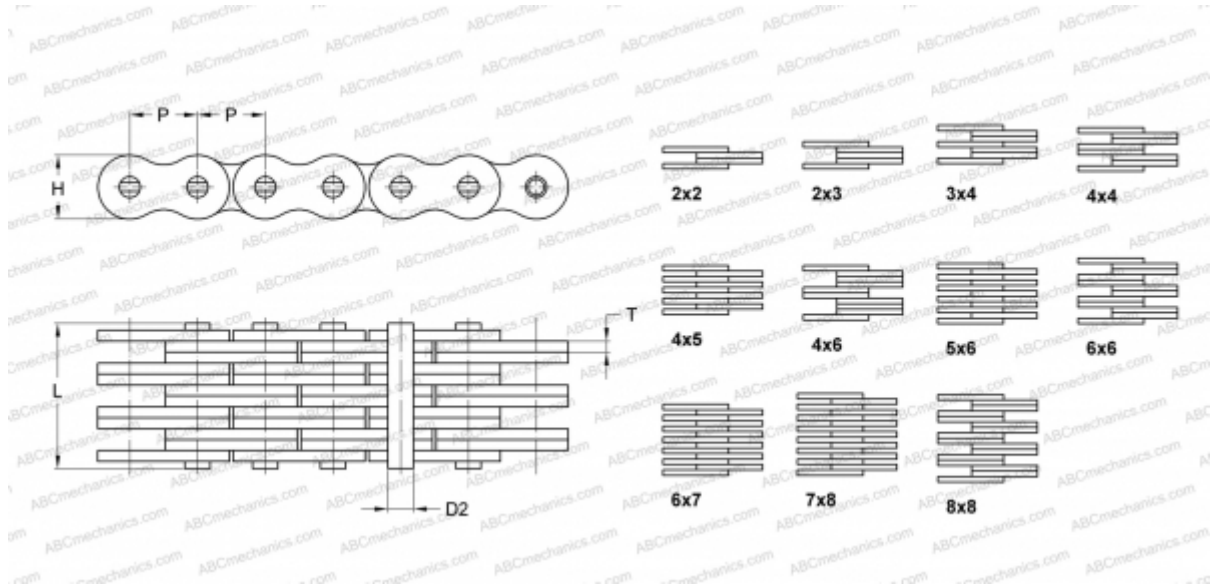

PHC 2567X10FT SKF

Leaf Chain

TYPE: Lift chain, Standard BS/ISO (SKF), Leaf chain

Technical specification

DIMENSIONS, MM

P	25,400
D2	8,280
H	20,200
T	3,060
L	43,800

WEIGHT, KG/M 4,680

MANUFACTURER [SKF](#)