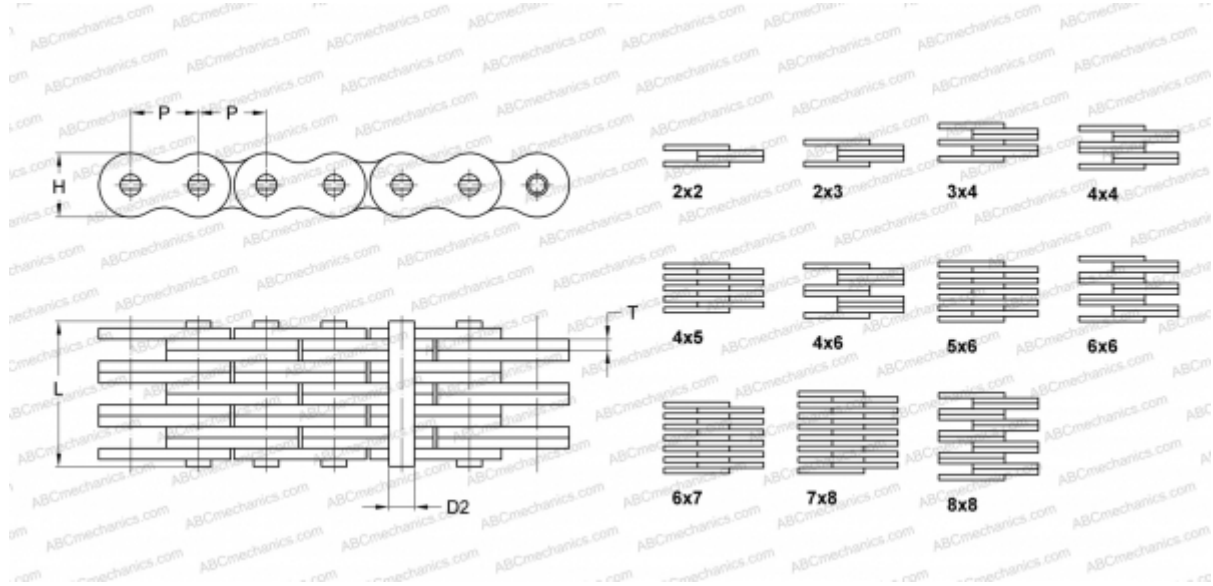

PHC 2578X10FT SKF

Leaf Chain

TYPE: Lift chain, Standard BS/ISO (SKF), Leaf chain

Technical specification

DIMENSIONS, MM

| | |
|----|--------|
| P | 25,400 |
| D2 | 8,280 |
| H | 20,200 |
| T | 3,060 |
| L | 50,000 |

WEIGHT, KG/M 5,390

MANUFACTURER [SKF](#)

DESIGNATION BS/ISO: 2578