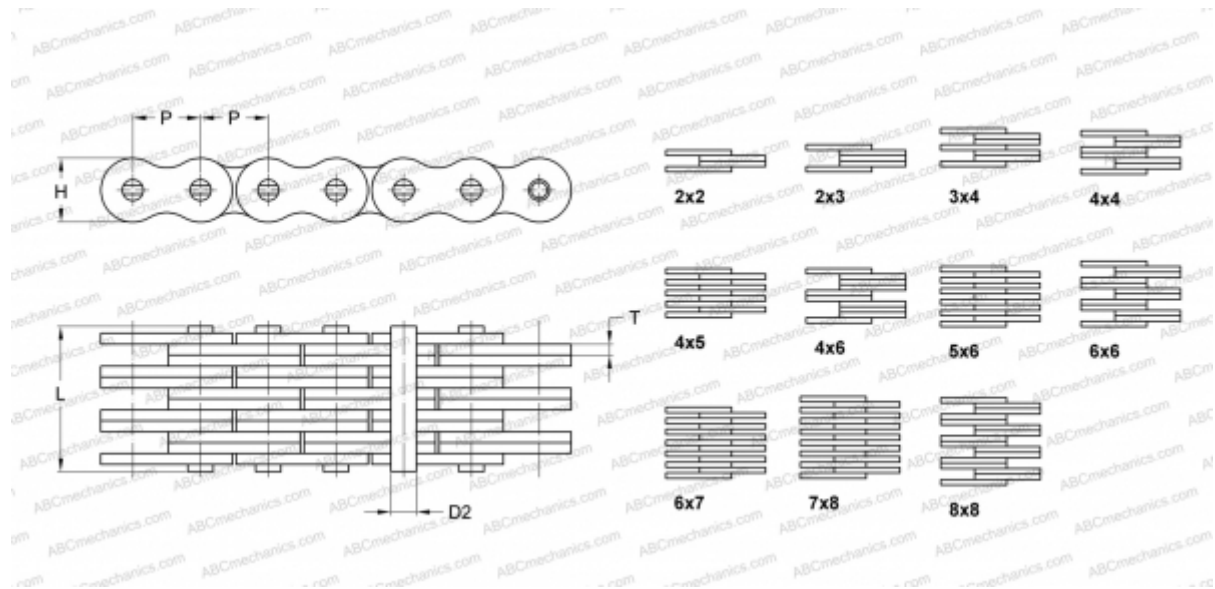

PHC BL422X5M SKF

Leaf Chain

TYPE: Lift chain, Leaf chain, Standard ANSI (SKF)

Technical specification

DIMENSIONS, MM

P	12,700
D2	5,090
H	12,070
T	2,080
L	11,050

WEIGHT, KG/M 0,640

MANUFACTURER [SKF](#)