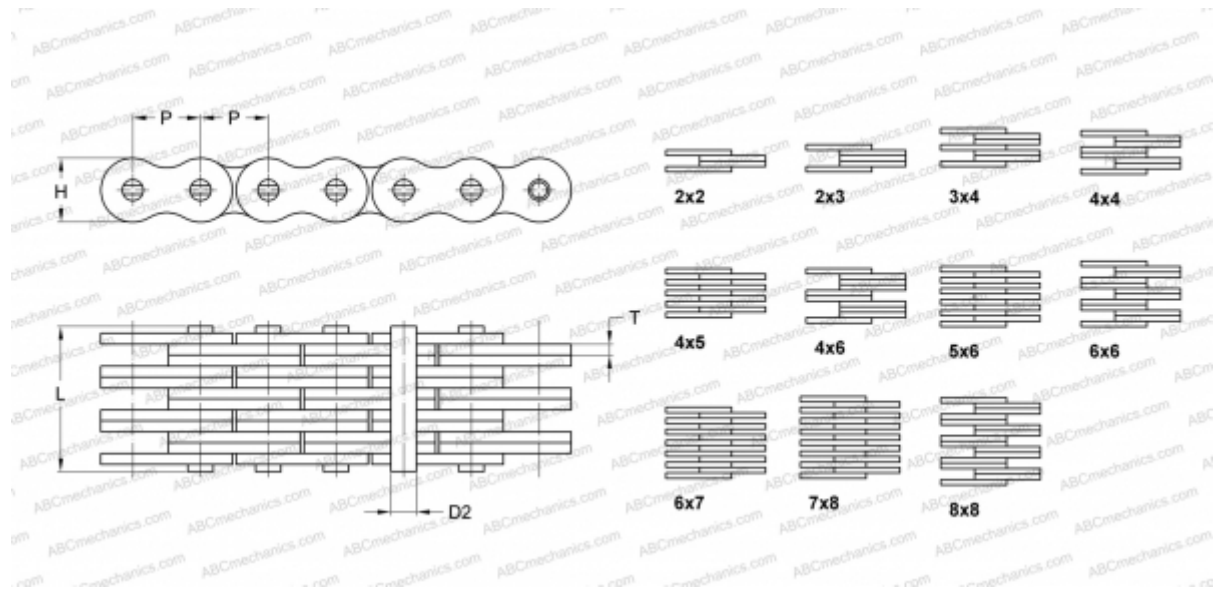

PHC BL423X5M SKF

Leaf Chain

TYPE: Lift chain, Leaf chain, Standard ANSI (SKF)

Technical specification

DIMENSIONS, MM

P	12,700
D2	5,090
H	12,070
T	2,080
L	13,160

WEIGHT, KG/M 0,800

MANUFACTURER [SKF](#)