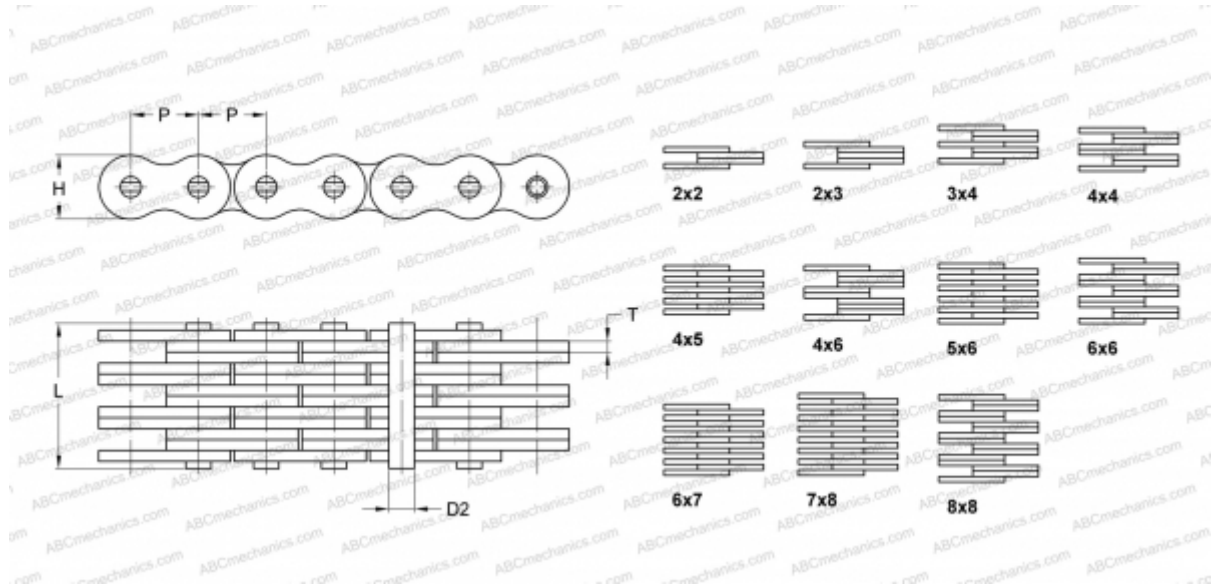

## PHC BL434X5M SKF

Leaf Chain

TYPE: Lift chain, Leaf chain, Standard ANSI (SKF)

### Technical specification

#### DIMENSIONS, MM

P	12,700
D2	5,090
H	12,070
T	2,080
L	17,400

**WEIGHT, KG/M** 1,120

**MANUFACTURER** [SKF](#)

**DESIGNATION BS/ISO:** LH0834

**DESIGNATION ANSI:** BL434