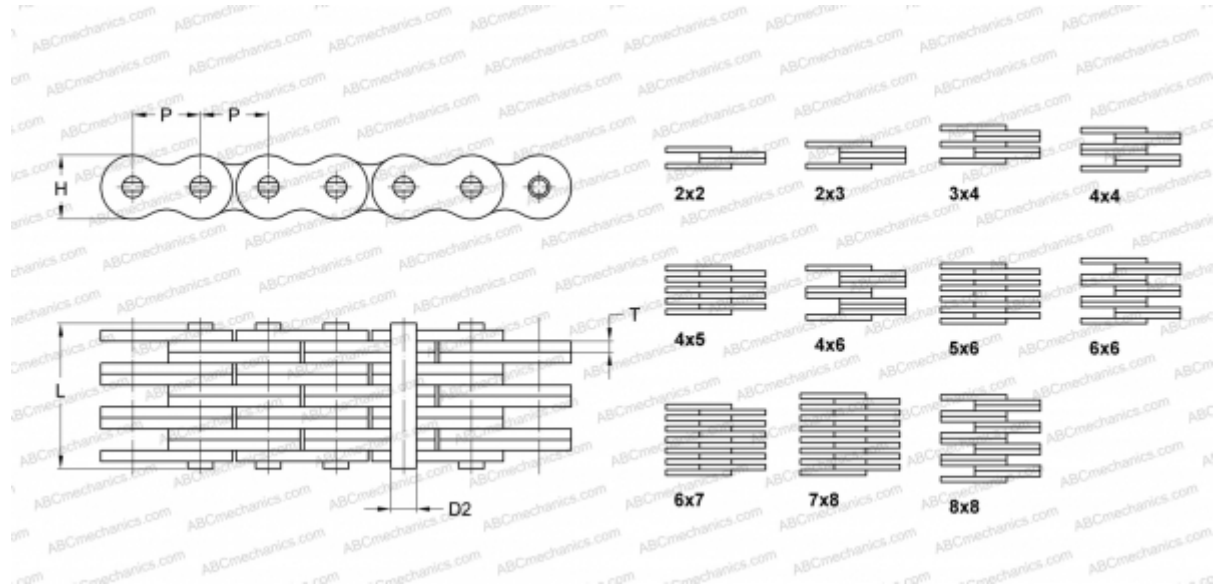

PHC BL488X5M SKF

Leaf Chain

TYPE: Lift chain, Leaf chain, Standard ANSI (SKF)

Technical specification

DIMENSIONS, MM

P	12,700
D2	5,090
H	12,070
T	2,080
L	36,450

WEIGHT, KG/M 2,560

MANUFACTURER [SKF](#)